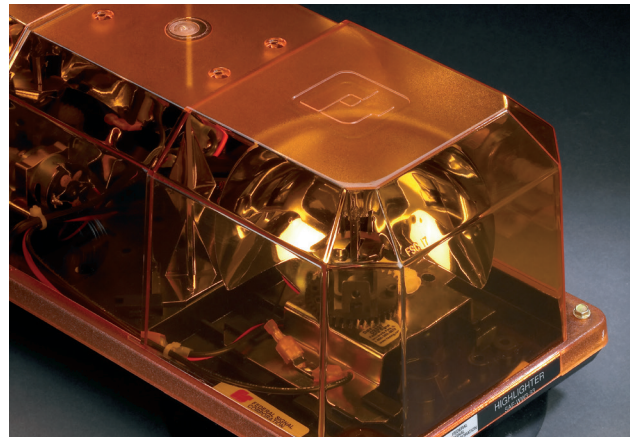

Specify Model*

Permanent mount

- 450112-02 (2) 95 FPM rotators, diagonal mirror, Amber
- 451112-02 (2) 175 FPM rotators, diagonal mirror, Amber

Magnet mount, cigarette plug

- 452142-02 (2) 95 FPM rotators, diagonal mirror, Amber
- 452412-02 (2) 175 FPM rotators, diagonal mirror, Amber

Suction-cup magnet mount, cigarette plug

- 450142-02 (2) 95 FPM rotators, diagonal mirror, Amber
- 451412-02 (2) 175 FPM rotators, diagonal mirror, Amber

Common Replacement Parts

- 447539 Motor, 175 FPM
- 448522 Rotator, 175 FPM
- 4475322SSG Motor, 95 FPM
- 448572SSG Rotator, 95 FPM
- 452510-02 Dome, HighLighter, Amber
- Z8440A265A-02 Bulb, 55 W, halogen, long-life

Large parabolic reflectors and brilliant 55-watt halogen bulbs produce an attention-getting 80,000 candelas per flash.

SPECIFICATIONS

Specifications				
	450112	452142/450142	451112	452412/451412
Input Voltage	12.8 VDC	12.8 VDC	12.8 VDC	12.8 VDC
Current Draw	8.6A	8.6A	8.6A	8.6A
Candelas	80,000	80,000	80,000	80,000
Flash Rate	285/min.	285/min.	525/min.	525/min.
Physical Specifications				
Length	15.8 in (40 cm)	15.8 in (40 cm)	15.8 in (40 cm)	15.8 in (40 cm)
Width	7.0 in (17.8 cm)	7.0 in (17.8 cm)	7.0 in (17.8 cm)	7.0 in (17.8 cm)
Height	5.3 in (13.5 cm)	5.3 in (13.5 cm)	5.3 in (13.5 cm)	5.3 in (13.5 cm)
Ship Weight				
	5.0 lbs (2.3 kg)	7.3 lbs (3.3 kg)	5.0 lbs (2.3 kg)	7.3 lbs (3.3 kg)

HighLighter is a trademark of Federal Signal Corporation.

©2020 Federal Signal Corporation. M1506 I 22020