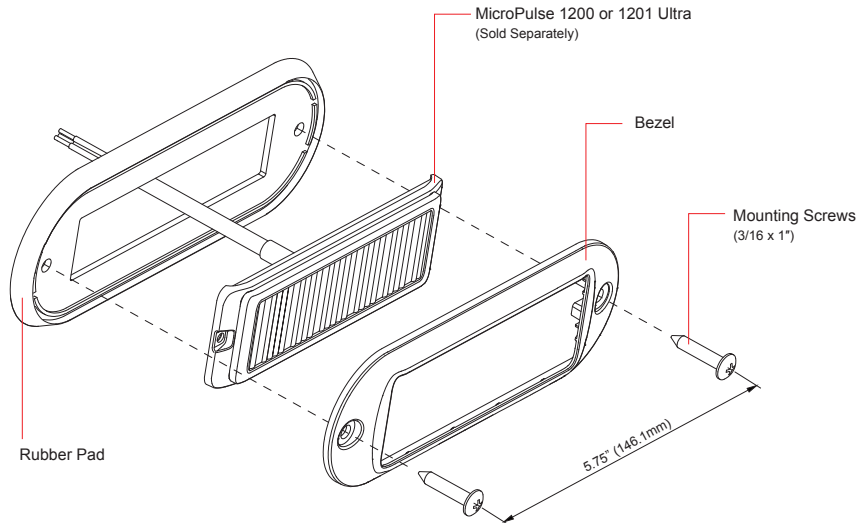

FEDERAL SIGNAL

MicroPulse 1200 and 1201 Ultra

Optional Surface Mount Kit Installation

2645 Federal Signal Drive
University Park, IL 60484-3167
25500413 REV. A0 0617

NOTE: Only use the included mounting screws in this optional surface mount kit. Do not use the mounting screws from the original lighthead kit.