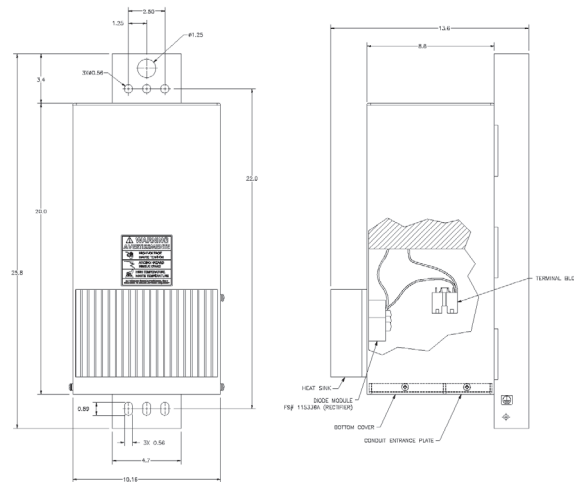

2001TRBP DISCONTINUED

MODEL 2001TRBP IS DISCONTINUED AND REPLACED WITH MODEL 2001TRB

FEATURES

- High-powered transformer rectifier for powering mechanical sirens from nominal 220 Vac (2001TRB)
- Provides primary system power (46 Vdc) for DC sirens
- Provides 115 Vac for a siren controller, chargers, and heaters
- Includes transfer relay contactors (Typically mounted in DCFCB or DCFACTBD cabinets)
- Enclosed in a weather-resistant rainproof enclosure

Effective immediately, the 2001TRBP is no longer available to order.

The recommended replacement for 2001TRBP is the model 2001TRB, Transformer Rectifier.

HOW TO ORDER

DISCONTINUED MODEL#	RECOMMENDED SUBSTITUTE MODEL#	RECOMMENDED SUBSTITUTE DESCRIPTION
2001TRBP	2001TRB	Transformer Rectifier

TIMING

Orders for the 2001TRB are available immediately.