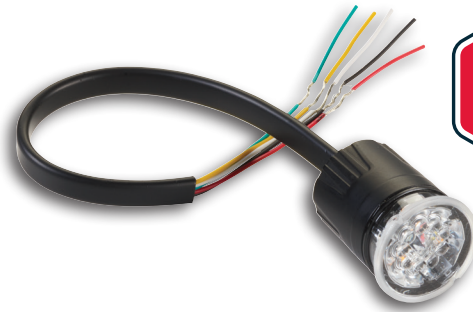

416300 SERIES

NEW TRI-COLOR 416300 SERIES

FEATURES

- Flush mount perimeter warning light
- Single- and tri-color models
- (19) flash patterns
- 12 Vdc single-color, 12/24 Vdc tri-color
- Flush mount with two different size grommets
- Five-year warranty

Federal Signal is pleased to announce the release of our new Tri-Color 416300 Series.

The 416300 series are completely sealed to prevent any water ingress. Each model includes two different size grommets for flush mounting. 416309-RBW-SMK comes with a smoked lens for a more discrete appearance.

The 416300 Series are FSJoin™ compatible. FSJoin is a programming compatibility feature of Federal Signal's light bars and exterior/interior warning lights that work in conjunction with a Convergence Network siren or controller. When using FS products, the Convergence Network siren/light controller controls all the vehicles warning light flash patterns, dimming features and light head syncing / alternating patterns.

TRI-COLOR MODELS HAVE (9) LEDs - (3) PER COLOR

APPROVALS

SAE J595 CLASS 1 (AMBER, BLUE, RED, WHITE)
 SAEJ845 CLASS 2 (AMBER, BLUE, RED, WHITE)
 CCR TITLE 13
 IP67

HOW TO ORDER

MODEL	DESCRIPTION	2025 LIST PRICE (US \$)
416303-A	Clear lens, Amber	\$117.00
416303-B	Clear lens, Blue	117.00
416303-R	Clear lens, Red	117.00
416303-W	Clear lens, White	117.00
416309-RBW	Clear lens, Red/Blue/White	130.00
416309-BAW	Clear lens, Blue/Amber/White	130.00
416309-RBA	Clear lens, Red/Blue/Amber	130.00
416309-RAW	Clear lens, Red/Amber/White	130.00
416309-AGW	Clear lens, Amber/Green/White	130.00
416309-RBW-SMK	Smoked lens, Red/Blue/White	140.00