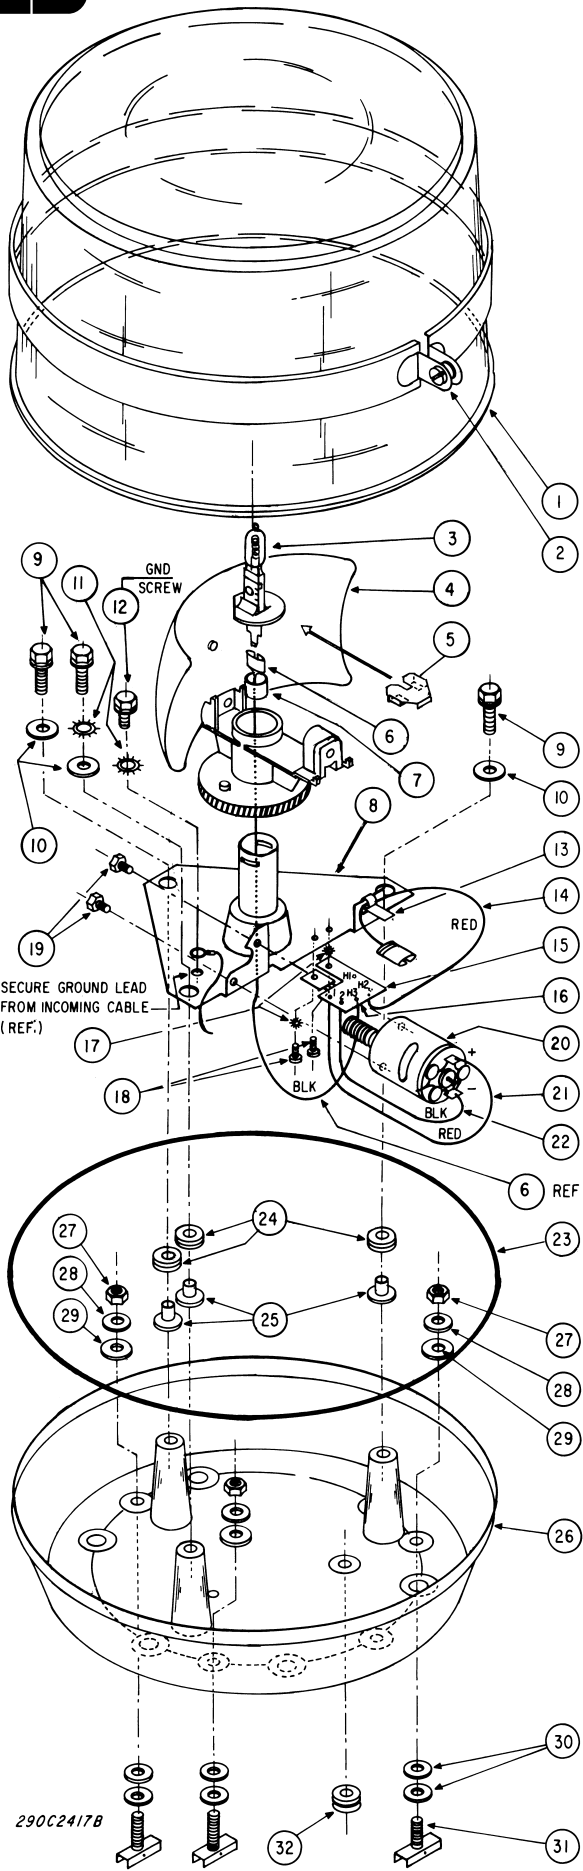

Revolving Light

PPL 0242
PARTS LIST

Model 100E-012 (International)

Printed 1999

Item No.	Description	Part No.	Qty.
1	Dome, Acrylic, Red	Z8422C002-01	1 AR
	Dome, Acrylic, Blue		
	Dome, Lexan, Blue	Z8422C002-09	
	Dome, Merlon, CIE Blue	Z8422C002-07	
	Dome, Acrylic, Amber	Z8422C002-04	
	Dome, Acrylic, Clear	Z8422C002-05	
2	Band Assembly, Retaining	Z8422C381A-01	1
	Screw (for Item 2)	Z7000A059-06	AR
	Washer (for Item 2, between flanges)	Z7072A171A	AR
3	Lamp, 55 W	Z8440A265A-01	1
4	Reflector and Gear Assy.	Z8559187B	1
5	Clip, Socket	Z8550133	1
6	Wire, Terminated		1
7	Insulator, Socket	Z8559185A	1
8	Rotating Light Assembly (includes items 6 - 7, 14 - 15, 21 - 22)	Z8422B479B	1
9	#10 x 3/4 Screw, Thd. Frm.	Z7011A146-12	3
10	Washer, Flat, 0.203 I.D. x 1/2 O.D. x 0.063	Z7072A020	3
11	#10 Lockwasher, Ext. Tooth	Z7075A026	2
12	Screw, Ground, # 10 x 1/2	Z7011A146-08	1
13	Cable Tie, Self Locking	Z150A109	1
14	Wire, Terminated, Red		1
15	Regulator, P.C. Board Assembly		1
16	Terminal, Insulated	Z224A216-01	1
17	#6 Lockwasher, Ext. Tooth	Z7075A002	2
18	#6 x 1/4 Screw, Type B Thd. Frm., Phl. Pan Hd.	Z7011A041-04	2
19	Motor Screws, 4-40 x 3/16	Z7006A016B-04	2
20	Motor & Worm Gear Assembly	Z8559A055A-01	1
21	Wire, Terminated, Red (+ motor)		1
22	Wire, Terminated, Black (- motor)		1
23	Gasket, Neoprene	Z8422A388A	1
24	Grommet, Rubber	Z8108A014	3
25	Bushing, C.R.S.	Z8559A088A	3
26	Base, Mounting	Z8422C377A	1
27	1/4-20 Nut, Hex	Z7059A018	3
28	Lockwasher, Split	Z7074A015	3
29	Washer, Flat, 0.266 I.D. x 3/4 x 0.063	Z7072A025	3
30	Washer, Rubber	Z8422A033	6
31	1/4-20 x 2 Bolt, Toggle	Z8422A032	3
32	Grommet, Rubber (for mounting surface)	Z8108A005	1
	Accessory Kit, Perm. Mtg. (Item Nos. 27 - 32)	Z8422A488	AR

DO NOT ORDER PARTS BY ITEM NUMBER.
Give model, description and part number.
When a part number is not supplied, the part is **NOT** available.
Refer to PARTS PRICE LIST (Part No. 1001) for prices of parts.