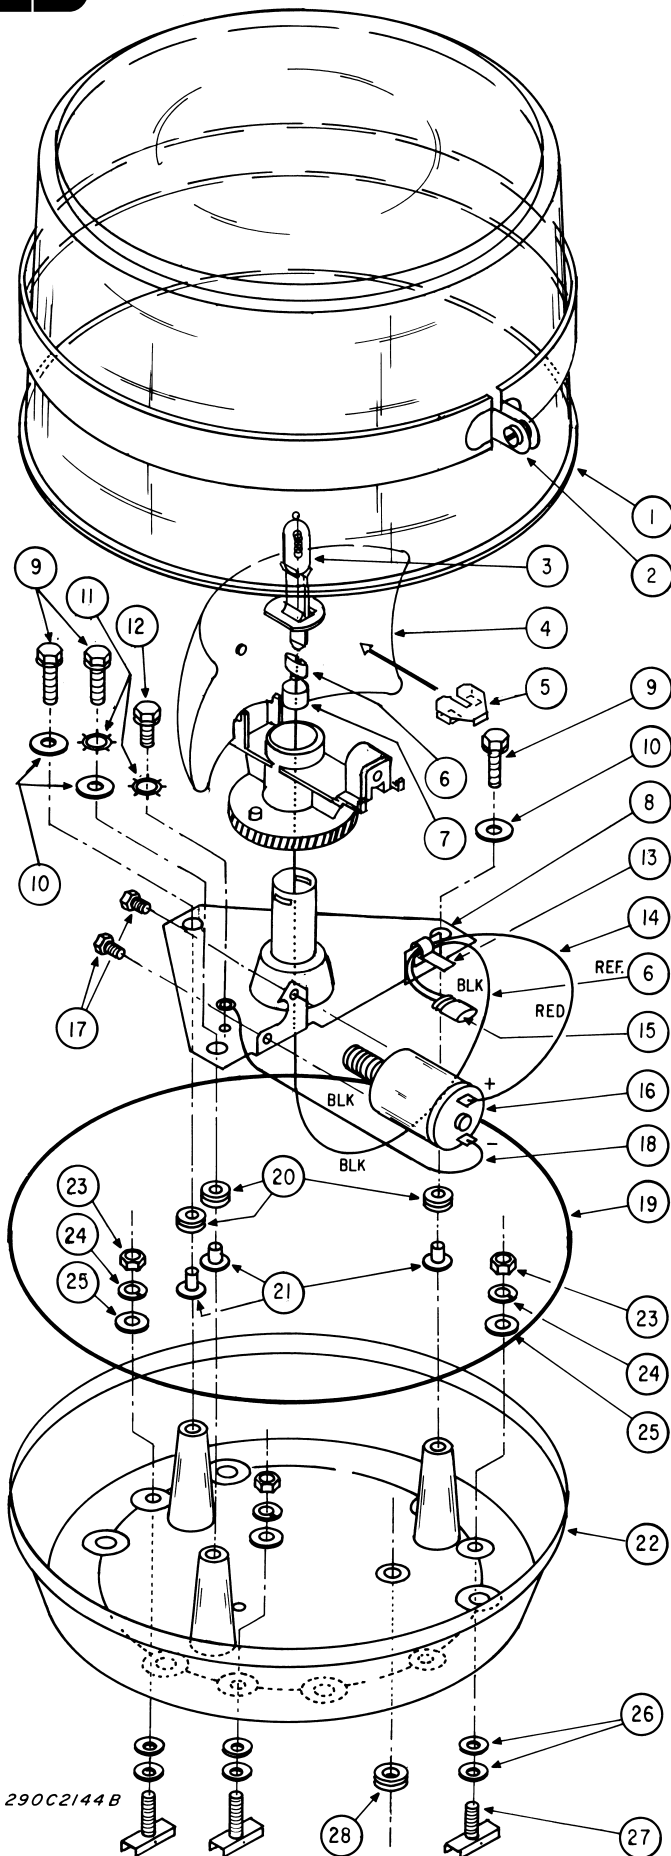

Revolving Light
Model 100-012

PPL 0210
PARTS LIST

Printed 1999

Item No.	Description	Part No.	Qty.
1	Dome, Acrylic, Red	Z8422C002-01	1 AR
	Dome, Acrylic, Amber	Z8422C002-04	
	Dome, Acrylic, Clear	Z8422C002-05	
	Dome, Lexan, Blue	Z8422C002-09	
	Dome, Merlon, CIE Blue	Z8422C002-07	
2	Band Assembly, Retaining	Z8422C381A-01	1
	Screw (for item 2)	Z7000A059-06	AR
	Washer (for item 2 between flanges)	Z7072A171	AR
3	Lamp, 55 W	Z8440A265A-01	1
4	Reflector & Gear Assembly	Z8559187B	1
5	Clip, Socket	Z8550133A	1
6	Wire Lead, +		1
7	Insulator, Socket	Z8559185A	1
8	Rotator Assembly	Z8422B479B	1
9	#10 x 3/4 Screw, Thd. Frm.	Z7011A146-12	3
10	Washer, Flat, 0.203 ID x 1/2 OD x 0.063	Z7072A020	3
11	Lockwasher, Ext. Tooth	Z7075A004	2
12	Screw, Ground, #10 x 1/2	Z7011A146-08	1
13	Cable Tie, Self Locking	Z150A109	1
14	Wire, Cut, Red	ZC300A422-02-0090	1
15	Terminal, Wire POS. Connection	Z233A152-01	1
16	Motor & Worm Gear Assembly	Z8559A055A	1AR
	Motor & Worm Gear Assy.FAST	Z8559A055A-01	
17	Motor Screws, 4-40 x 3/16	Z7006A016B-04	2
18	Wire, Terminated, Blk., GND.		1
19	Gasket, Neoprene	Z8422A388A	1
20	Grommet, Rubber	Z8108A014	3
21	Bushing, C.R.S.	Z8559A088A	3
22	Base, Mounting	Z8422C377A	1
23/28	Accessory Kit	Z8422A413A	AR
23	1/4-20 Nuts, Hex	Z7059A018	3
24	Lockwashers, Split	Z7074A015	3
25	Washers, Flat, 0.266 ID x 3/4 OD x 0.063	Z7072A025	3
26	Washers, Rubber	Z8422A033	6
27	1/4-20 x 2 Bolt, Toggle	Z8422A032	3
28	Grommet, Rubber (for mounting surface)	Z8108A005	1

DO NOT ORDER PARTS BY ITEM NUMBER.
Give model, description and part number.
When a part number is not supplied, the part is **NOT** available.
Refer to PARTS PRICE LIST (Part No. 1001) for prices of parts.