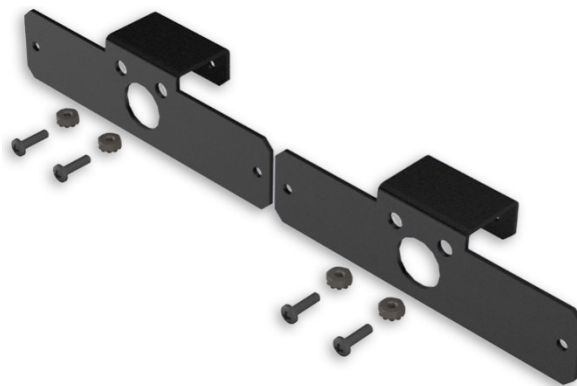

# MPSM6U-FPIU20GCO BRACKET KIT

## NEW GRILLE CUTOUT BRACKET FOR 2020+ FORD® INTERCEPTOR™ UTILITY

A new grille bracket kit is available for adapting MicroPulse® MPS6U series lights to the OEM-provided grille cutout locations in the 2020+ Ford® Interceptor™ Utility. This kit allows for a no-drill, leveled mounting location when the larger footprint of the MPS6U MicroPulse is desired. The MPSM6U-FPIU20GCO kit includes (2) brackets and related mounting hardware.

**MPSM6U-FPIU20GCO**

Mounts (2) MPS6U lights (sold separately) to OEM grille cutout location on 2020+ FPIU

### HOW TO ORDER

MODEL	DESCRIPTION	2021 LIST PRICE (US)
MPSM6U-FPIU20GCO	Kit, (2) brackets, for mounting (2) MPS6U lights to OEM grill cutouts, Ford Police Interceptor Utility, 2020-2022	\$17.00