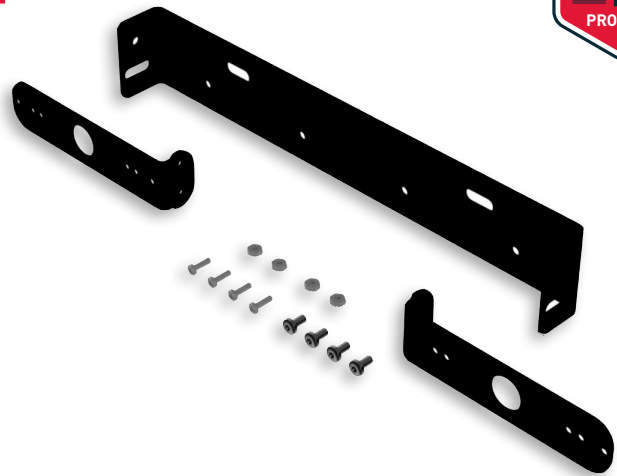

MICROPULSE® BRACKET MPSM-LPH1

MPSM-LPH1 LICENSE PLATE
BRACKET IS NOW AVAILABLE

A new MicroPulse® license plate bracket is now available to order. This bracket allows (2) MicroPulse Ultra 3, MicroPulse Ultra 6, or MicroPulse C Series lights to be mounted horizontally to the upper or lower portion of the license plate. The light head mounting tabs can be oriented inwards or outwards to adjust for available space around the license plate. The light head mounting tabs can also be adjusted to set the correct angle.

HOW TO ORDER

MODEL	DESCRIPTION	2021 LIST PRICE (US)
MPSM-LPH1	Horizontal license plate bracket, mounts (2) MPS3U/MPS6U/MPSC lights, fits most vehicles	\$43.00

TIMING

Orders for the MPSM-LPH1 can be accepted and processed today.