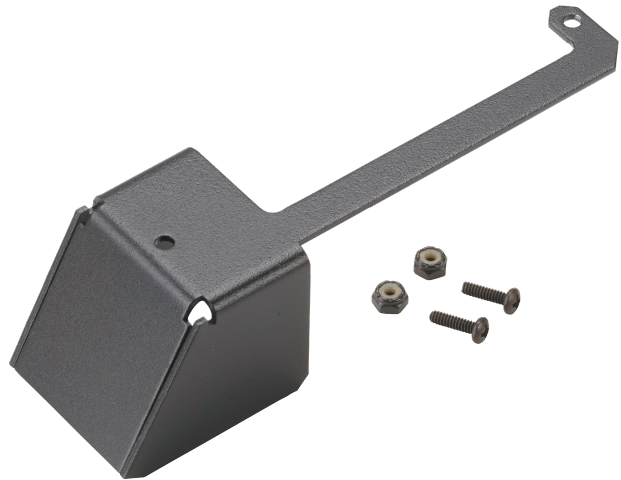

MU913 | 04-21-2021

New Shroud Kits for MicroPulse® Wide Angle 9 Light Heads and Under-Mirror Brackets

Installed MPSMW9-SHD

MPSMW9-SHD Kit and Hardware

A shroud kit for use with MicroPulse® Wide Angle 9 light heads is now available as an optional accessory. This kit works in conjunction with our under-mirror brackets to reduce potential flashback into the vehicle's cockpit. The shroud kits can be added to already-installed mirror brackets without removal of the mirror or cutting/splicing MPSW9 wires. Each kit contains two shrouds.

HOW TO ORDER

Model #	Description	2021 List Price (US\$)
MPSMW9-SHD	Pair of Shrouds/Hardware for use with MicroPulse Wide Angle 9 light heads (sold separately) and under-mirror brackets (sold separately)	\$39.00