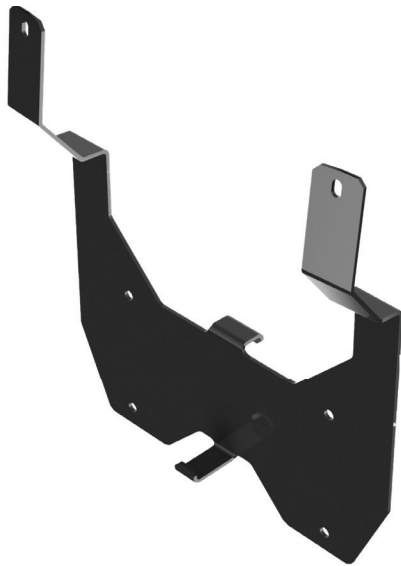

MU900 | 02-18-2021

Introducing the New ES100C Mounting Kits for the 2021 Chevrolet® Tahoe®

ESB2-TAH21ND

ESBL2-TAH21ND

New no-drill ES100C mounting kits are available for the 2021 Chevrolet Tahoe. These brackets are compatible with vehicles equipped with louvers. The ESBL2-TAH21ND includes a pair of brackets to add two MicroPulse® lights. Both kits allow for either single or dual ES100C speakers to be mounted behind the grille.

HOW TO ORDER

Model #	Description	2021 List Price US\$
ESB2-TAH21ND	ND 21TAH ES100C Dual Bracket Kit	\$85.00
ESBL2-TAH21ND	ES100C Dual Bracket Kit with Lights	125.00

TIMING

Orders for the ESB2-TAH21ND and ESBL2-TAH21ND bracket kits can be accepted and processed today.