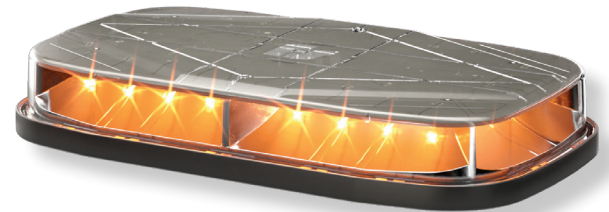

Federal Signal Introduces the HighLighter® LED Micro Mini-Light Bar

Federal Signal introduces the new HighLighter® LED Micro 10" mini-light bar. The all new HighLighter LED Micro provides 360-degrees of effective warning light and meets Class 1 and CCR Title 13 requirements. Equipped with (25) flash patterns and holds an IP69K rating for maximum dust and water protection, the new HighLighter LED Micro is ideal for a variety of applications to promote work zone safety.

FEATURES

- Low-profile, 10" mini-light bar
- Uniform 360-degree light distribution; no dark spots or shadows
- Solaris® LED reflector technology for better optical efficiency and superior off-axis warning
- Patented ROC (Reliable Onboard Circuitry™) technology
- (25) selectable flash patterns
- (3) mounting options; permanent, magnet mount, and suction-cup mount
- Multiple voltage, 12/24 Vdc
- IP69K rated for protection against dust and water
- Five-year warranty

APPROVALS

- SAE Class 1
- CCR T13

SPECIFICATIONS

Specifications			
Amp Draw	Max 2.0 A (Total amp draw depends on flash pattern used)		
Operating Voltage	12/24 Vdc		
Number of Flash Patterns	25		
Operating Temp.	-40°F to 149°F (-40°C to 65°C)		
LED Count	4-LED per head, 6-head unit		
LED Color Option	Amber, Blue, Green, Red, and White		
Lens Color Option	Amber, Clear		
Physical Specifications			
	Permanent Mount	Magnet Mount	Suction Cup Mount
Length	10.21 in (25.93 cm)	10.21 in (25.93 cm)	10.21 in (25.93 cm)
Width	5.85 in (14.86 cm)	5.85 in (14.86 cm)	5.85 in (14.86 cm)
Height	1.62 in (4.11 cm)	1.92 in (4.87 cm)	2.08 in (5.28 cm)
Ship Weight			
	1.7 lbs (0.77 kg)	2.0 lbs (0.91 kg)	1.6 lbs (0.73 kg)