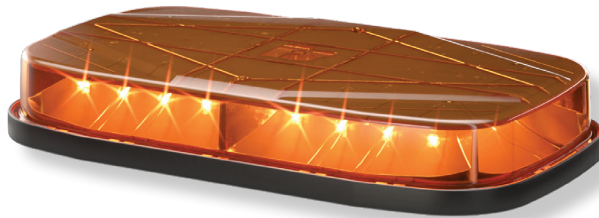

Federal Signal Introduces the HighLighter® LED Micro Mini-Light Bar

Federal Signal introduces the new HighLighter® LED Micro 10" mini-light bar. The all new HighLighter LED Micro provides 360-degrees of effective warning light and meets Class 1 and CCR Title 13 requirements. Equipped with (25) flash patterns and holds an IP69K rating for maximum dust and water protection, the new HighLighter LED Micro is ideal for a variety of applications to promote work zone safety.

FEATURES

- Low-profile, 10" mini-light bar
- Uniform 360-degree light distribution; no dark spots or shadows
- Solaris® LED reflector technology for better optical efficiency and superior off-axis warning
- Patented ROC (Reliable Onboard Circuitry™) technology
- (25) selectable flash patterns
- (3) mounting options; permanent, magnet mount, and suction-cup mount
- Multiple voltage, 12/24 Vdc
- IP69K rated for protection against dust and water
- Five-year warranty

APPROVALS

- SAE Class 1
- CCR T13

SPECIFICATIONS

Specifications			
Amp Draw	Max 2.0 A (Total amp draw depends on flash pattern used)		
Operating Voltage	12/24 Vdc		
Number of Flash Patterns	25		
Operating Temp.	-40°F to 149°F (-40°C to 65°C)		
LED Count	4-LED per head, 6-head unit		
LED Color Option	Amber, Blue, Green, Red, and White		
Lens Color Option	Amber, Clear		
Physical Specifications			
	Permanent Mount	Magnet Mount	Suction Cup Mount
Length	10.21 in (25.93 cm)	10.21 in (25.93 cm)	10.21 in (25.93 cm)
Width	5.85 in (14.86 cm)	5.85 in (14.86 cm)	5.85 in (14.86 cm)
Height	1.62 in (4.11 cm)	1.92 in (4.87 cm)	2.08 in (5.28 cm)
Ship Weight			
	1.7 lbs (0.77 kg)	2.0 lbs (0.91 kg)	1.6 lbs (0.73 kg)