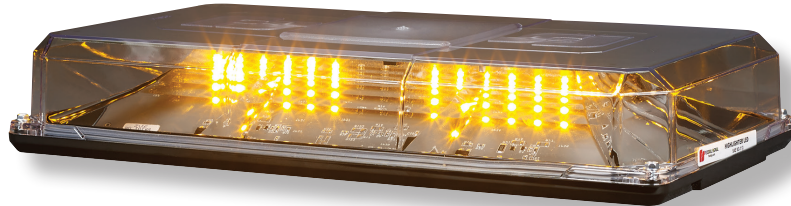

Federal Signal introduces the HighLighter® LED Duo Mini-Light Bar

Federal Signal announces the addition of the Duo to the HighLighter® LED product family. This new offering has dual-color capability as well as FSLink® syncing technology. The all new Highlighter LED Duo is available in Amber, Blue, Green, Red, and White LED color options.

FEATURES

- Dual-color capability
- FSLink® syncing technology
- Solaris® LED reflector technology
- ROC (Reliable Onboard Circuitry™) technology
- (25) selectable flash patterns
- 12 Vdc
- LED color available in Amber, Blue, Green, Red, and White
- Five-year warranty

APPROVALS

- SAE Class 1
- CCR T13

WIRING DIAGRAM

FSLink® products feature (5) programming wires. Wire functions are consistent across all FSLink products allowing for ease of programming.

Wire	Internal Flasher Mode
Red	To +Vdc for Mode 1
White	To +Vdc for Mode 2
Brown	To +Vdc for Mode 3
Green	To +Vdc for programming FSLink/sync
Black	To – Chassis Ground

SPECIFICATIONS

Specifications			
Amp Draw	Max 5.0 A (Total amp draw depends on flash pattern used)		
Flash Rate	Various		
LED Count	36 per color		
LED Color Option	Amber, Blue, Green, Red, and White		
Lens Color Option	Clear		
Physical Specifications			
	Permanent Mount	Magnet Mount	Suction Cup Mount
Length	15.3 in (38.8 cm)	15.3 in (38.8 cm)	15.3 in (38.8 cm)
Width	8.4 in (21.3 cm)	8.4 in (21.3 cm)	8.4 in (21.3 cm)
Height	2.7 in (6.6 cm)	3.0 in (7.6 cm)	3.0 in (7.6 cm)
Ship Weight			
	3.4 lb (1.5 kg)	4.5 lb (2.0 kg)	6.0 (2.7 kg)