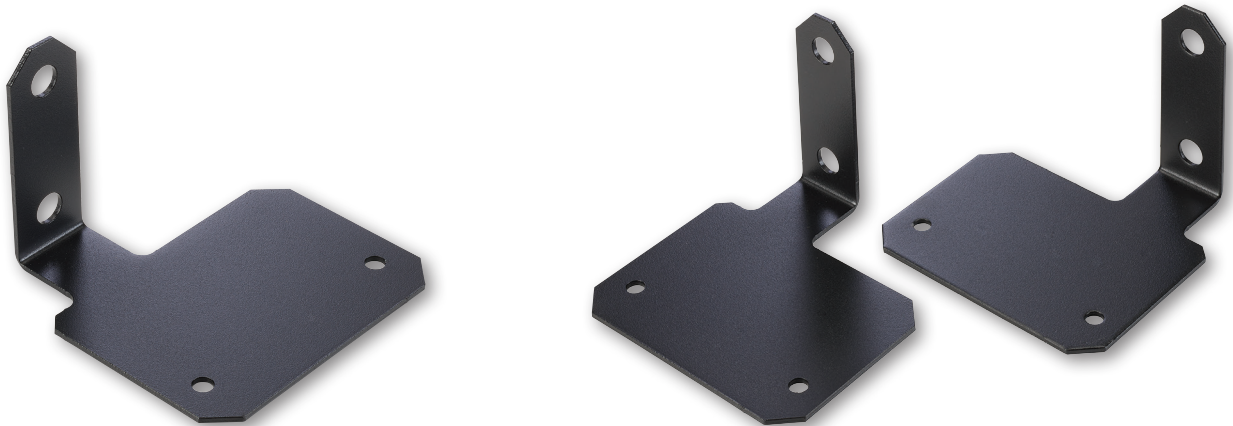

## New ES100C Speaker Brackets for 2020 Chevrolet Silverado HD

New ES100C bracket kits are now available for single or dual ES100C speaker mounting in a 2020 Chevrolet Silverado HD. These kits allow mounting without drilling. Each kit comes with mounting bracket(s) and hardware.

Model #	Description	2020 List Price (US\$)
ESB-SILHD20ND	Bracket kit, single ES100C, 2020 Silverado HD, no-drill	\$40.00
ESB2-SILHD20ND	Bracket kit, dual ES100C, 2020 Silverado HD, no-drill	\$75.00