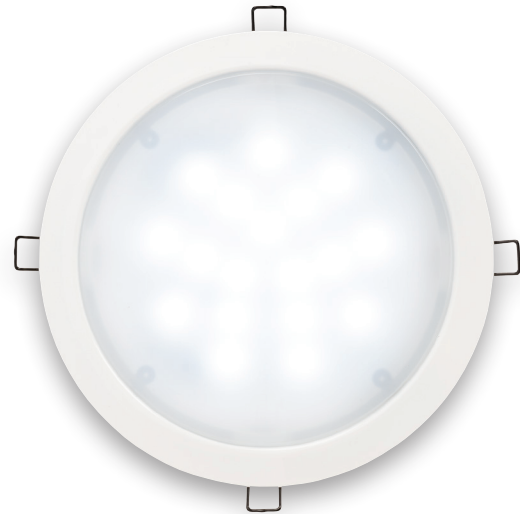

Select COM8 Lights to be Discontinued

COM8PT6W

COM8PTSW

Federal Signal announces that select models of our Commander® Series 8-inch LED Dome Light product line will be discontinued.

Discontinued Model #	Description
COM8PTSW	18 White LEDs, Diffusing lens, White snap-in housing
COM8PTSC	18 White LEDs, Diffusing lens, Chrome snap-in housing
COM8PT3B6WC	6 White and 3 Blue LEDs, Diffusing lens, Chrome housing
COM8PT3B6WW	6 White and 3 Blue LEDs, Diffusing lens, White housing
COM8PT3R6WC	6 White and 3 Red LEDs, Diffusing lens, Chrome housing
COM8PT3R6WW	6 White and 3 Red LEDs, Diffusing lens, White housing
COM8PT6C	6 White LEDs, Diffusing lens, Chrome housing
COM8PT6W	6 White LEDs, Diffusing lens, White housing

The following Commander Series 8-inch LED Dome Light models is still available to order:

Model #	Description
COM8PTC	18 White LEDs, Diffusing lens, Chrome Housing

T I M I N G

Effective immediately, new orders for the discontinued models will no longer be accepted.