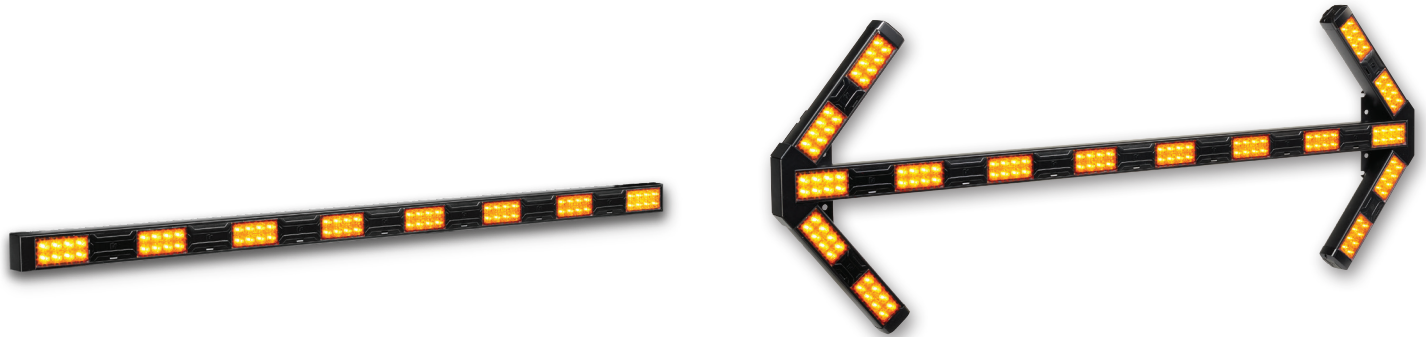

## 8200S SignalMaster™ & 8200S SignalMaster™ Arrow are now Available

Federal Signal announces exciting changes by adding the 8200S SignalMaster™ and SignalMaster Arrow to our directional warning light product line. Our latest SignalMaster provides advanced warning and directional signals for traffic approaching from the rear of a stationary vehicle. When a directional signal is selected, the lamps are individually illuminated in a sequential sweeping motion until all lamps are illuminated.

All 8200S SignalMaster feature an Aluminum housing with a rail design compatible with our seven standard mounting brackets. The 8200S SignalMaster models are available in a traditional stick style as well as an arrow with selectable 15 or 30 ft extension cable and an optional 8-button controller.

### FEATURES

- Arrow style lights available in 16-head and 10-head versions
- Traditional stick style lights available in 8-head and 6-head versions
- 18-in whip with weather-tight connector standard on all units. 15-ft and 30-ft extensions cables available
- 7 – 14 selectable flash patterns
- Aluminum housing with rail design compatible with seven mounting brackets
- 3-year warranty
- Optional 8-button controller available
- 12 Vdc Nominal

SPECIFICATIONS

	16-Head Arrow	10-Head Arrow	6-Head Stick	8-Head Stick	8-Head Stick
<b>Specifications</b>					
Operating Voltage	12 Vdc				
Current Draw	0.5 A per head				
Flash Patterns	7 -14				
LED Color	Amber				
Lens Color	Clear				
Temperature	-40°C to +80°C				
<b>Physical Specifications</b>					
Length	53.05 in (135.0 cm)	33.06 in (84.0 cm)	32.9 cm (84.0 cm)	43.9 in (115.0 cm)	52.9 in (134.4 cm)
Width	2.11 in (5.4 cm)	2.27 in (5.8 cm)	1.90 in (4.8 cm)	1.90 in (4.8 cm)	1.90 in (4.8 cm)
Height	20.20 in (51.3 cm)	11.90 in (30.2 cm)	2.28 in (5.8 cm)	2.28 in (5.8 cm)	2.28 in (5.8 cm)
<b>Ship Weight</b>					
	18 lbs (8.2 kg)	13.5 lbs (13.5 kg)	5.0 lbs (2.3 kg)	7.0 lbs (3.2 kg)	7.5 lbs (3.4 kg)