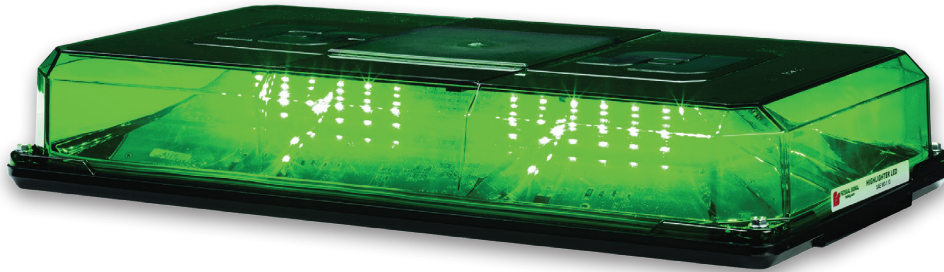

HighLighter® LED Plus — Green Dome Models to be Discontinued

In a continued effort to streamline our product line, the Green dome for the HighLighter® LED Plus is being discontinued:

Discontinued Model	Description
454200HL-06	HighLighter LED Plus, suction mount - Green LEDs/Green dome
454201HL-06	HighLighter LED Plus, permanent mount - Green LEDs/Green dome
454202HL-06	HighLighter LED Plus, magnet mount - Green LEDs/Green dome
Z8560095B-06	Dome, HighLighter LED Plus- Green