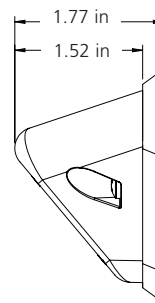

### HOW TO ORDER

Model #	Description	2020 List Price US\$
MPSUMA12-1	40° angled bezel for (1) MPS12U light, Chrome	\$50.00
MPSUMA12-3	40° angled bezel for (1) MPS12U light, Black	\$50.00

MPSUMA12-1

MPSUMA12-3