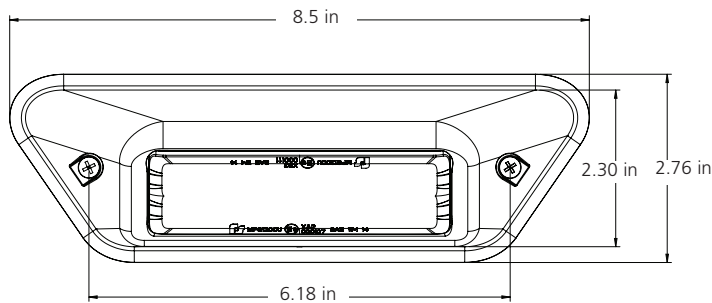

## New Angled Bezel for MicroPulse® Ultra 12 Series

*Light head sold separately*

New Angled Bezel for the MicroPulse® Ultra 12 Series is now available to order. The Angled Bezel was specifically designed to provide downward projected light at a 40-degree angle, illuminating the ground around emergency and utility vehicles. The MicroPulse® Ultra 12 Series Angled Bezel is available in a Chrome or Black finish.

### HOW TO ORDER

Model #	Description	2020 List Price US\$
MPSUMA12-1	40° angled bezel for (1) MPS12U light, Chrome	\$50.00
MPSUMA12-3	40° angled bezel for (1) MPS12U light, Black	\$50.00

MPSUMA12-1

MPSUMA12-3