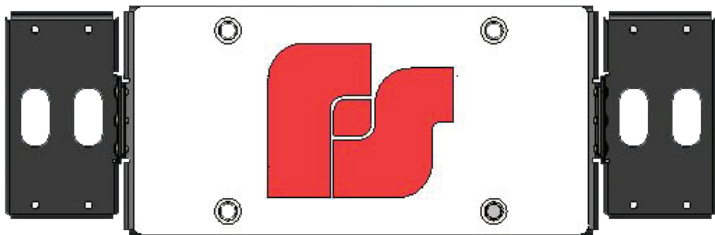

New MicroPulse® Ultra License Plate Brackets are Now Available

New MicroPulse® Ultra license plate brackets are now available. Brackets MPSM6-LPV1 and MPSM6-LPV2 mount (2) MPS6U lights on each side of the license plate and can be mounted on a variety of vehicles.

Bracket MPSM6-LPV1 mounts the license plate in the factory-made location, whereas bracket MPSM6-LPV2 lowers the license plate by 1.05 inches to provide extra clearance above the license plate. This license plate bracket would be ideal for vehicles that have a backup camera or another device installed above the license plate.

MPSM6-LPV1

MPSM6-LPV2

HOW TO ORDER

Model #	Description	2019 List Price US\$
MPSM6-LPV1	Vertical mount license plate brackets, each bracket holds (2) MPS6U lights on each side	96.00
MPSM6-LPV2	Vertical, low mount license plate brackets, each bracket holds (2) MPS6U lights on each side	96.00