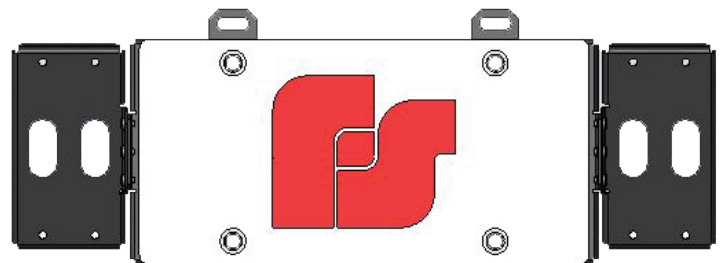

New MicroPulse® Ultra License Plate Brackets are Now Available

New MicroPulse® Ultra license plate brackets are now available. Brackets MPSM6-LPV1 and MPSM6-LPV2 mount (2) MPS6U lights on each side of the license plate and can be mounted on a variety of vehicles.

Bracket MPSM6-LPV1 mounts the license plate in the factory-made location, whereas bracket MPSM6-LPV2 lowers the license plate by 1.05 inches to provide extra clearance above the license plate. This license plate bracket would be ideal for vehicles that have a backup camera or another device installed above the license plate.

MPSM6-LPV1

MPSM6-LPV2

HOW TO ORDER

Model #	Description	2019 List Price US\$
MPSM6-LPV1	Vertical mount license plate brackets, each bracket holds (2) MPS6U lights on each side	96.00
MPSM6-LPV2	Vertical, low mount license plate brackets, each bracket holds (2) MPS6U lights on each side	96.00