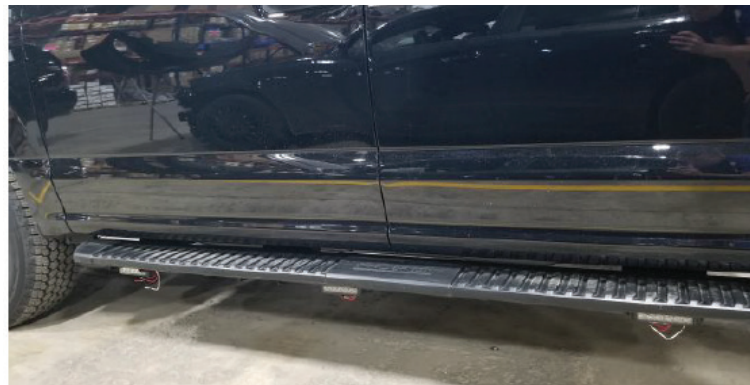

Complete installation of MPSM6-FRD15RB brackets with MPS6U light heads

HOW TO ORDER

Model #	Description	2019 List Price US$
MPSM6-FRD15RB	(6) Running board brackets, each bracket holds (1) MPS6U lights, Ford F-150 Responder, XL, and STX package, 2015-2019	95.00

TIMING

Orders for MPSM6-FRD15RB can be accepted and processed today.

For more information, please contact your local Federal Signal sales representative or visit our website at www.fedsig.com.