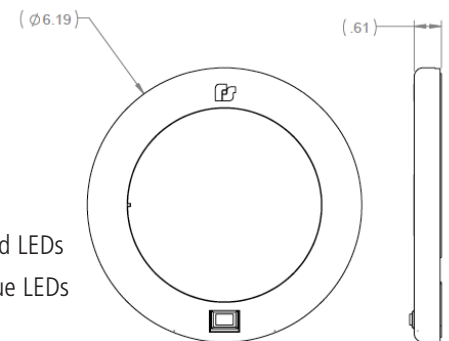

Federal Signal Introduces the New COM6 Series LED Compartment Lights

Federal Signal's COM6 Series LED Compartment lights are now available to order. The easy to use, low-profile COM6 lights are available in single and dual color models and provide extra lighting to compact spaces such as cargo areas, trunks, driver/passenger overheads.

FEATURES

- Low-profile, surface mount, LED compartment light
- Provides interior lighting for compact spaces
- Conveniently located On/Off switch for easy operation
- Certified for NFPA 1901 and NFPA 1917 when properly configured
- Dimensions (H x W x D) 6.19" x 6.19" x 0.61"
- 12/24 VDC
- LED count
 - o COM6W – (21) White LEDs
 - o COM618W – (36) White LEDs
 - o COM6RW – (21) White and (45) Red LEDs
 - o COM6BW – (21) White and (39) Blue LEDs