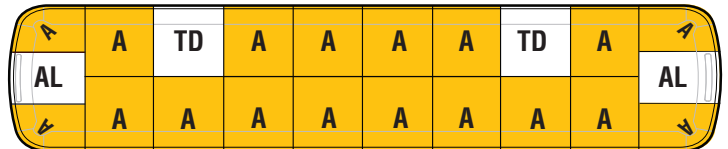

New Legend® Additions to the Work Truck Stock Light Bar Program

Federal Signal announces additions to the Work Truck Stock Light Bar Program. The models detailed below are now available for order.

LGD45Z-AMBR2H6
 45", Amber, Takedowns, Alley lights,
 Hook Mount, Clear Domes, Six-button Controller

LGD53Z-AMBR2H6
 53", Amber, Takedowns, Alley lights,
 Hook Mount, Clear Domes, Six-button Controller

ORDERING DETAILS

- Orders of (5) or more may be split or dated out depending on stock at the time of order
- Shipping lead times may vary on orders marked "shipped complete"
- Modifications cannot be made to stock light bars including but not limited to mount, controller, length and dome colors
- Standard terms and conditions apply