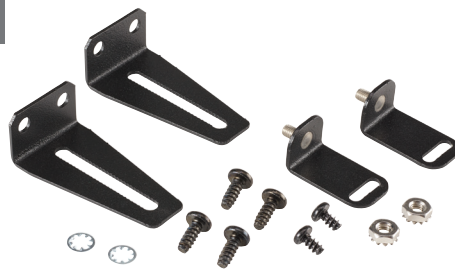

MU701 | 2-14-2018

Federal Signal Announces the new XStream™ Interior Mount Warning Lights

XStream™ is an interior mount LED warning light that can be installed almost anywhere inside a police car, fire commander and volunteer fire vehicle, or a work truck. This streamline warning light is available in single or dual head configurations and are available with a cigarette plug or wire leads that allow for synchronization. Ideal for dash/deck, headliner, and window mount applications, each model includes a light head, two suction cups, bail and pivot brackets, mounting hardware and three different length snap-on visors making installation quick and versatile.

XStream comes standard with Federal Signal's Solaris® LED reflector for optical efficiency and the SpectraLux® multicolor LED technology with three colors in each light head in combinations of Amber, Blue, Green, Red and White.

FEATURES

- Solaris® LED reflector technology for better optical efficiency and superior off-axis warning
- SpectraLux® multicolor LED technology in combinations of Amber, Blue, Green, Red and White
- Each light head includes three colors with 6 LEDs of each color (18 LEDs total)
- Low profile design
- Available in single or dual head models
- Black polycarbonate housing
- Each model features two recessed buttons, one to change flash pattern and other for color mode
- (25) Flash patterns including random and steady; (10) color modes
- Versatile mounting brackets and snap-on flash guards included
- Choice of cigarette plug or wired models
- Cigarette plug models include two switches for on/off and steady-burn
- Five-year warranty

ACCESSORIES

XSMBKT01 — Visor Mount kit for single- and dual-head models (Sold Separately)

XSMBKT02 — Adjustable, swivel mount for single- and dual-head models (Sold Separately)

XSMBKT03 — Headliner mount bracket for single- or dual-head models (Sold Separately)