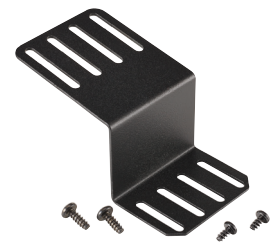

MU701 | 2-14-2018

Federal Signal Announces the new XStream™ Interior Mount Warning Lights

XStream™ is an interior mount LED warning light that can be installed almost anywhere inside a police car, fire commander and volunteer fire vehicle, or a work truck. This streamline warning light is available in single or dual head configurations and are available with a cigarette plug or wire leads that allow for synchronization. Ideal for dash/deck, headliner, and window mount applications, each model includes a light head, two suction cups, bail and pivot brackets, mounting hardware and three different length snap-on visors making installation quick and versatile.

FEATURES

- Solaris® LED reflector technology for better optical efficiency and superior off-axis warning
- SpectraLux® multicolor LED technology in combinations of Amber, Blue, Green, Red and White
- Each light head includes three colors with 6 LEDs of each color (18 LEDs total)
- Low profile design
- Available in single or dual head models
- Black polycarbonate housing
- Each model features two recessed buttons, one to change flash pattern and other for color mode
- (25) Flash patterns including random and steady; (10) color modes
- Versatile mounting brackets and snap-on flash guards included
- Choice of cigarette plug or wired models
- Cigarette plug models include two switches for on/off and steady-burn
- Five-year warranty

ACCESSORIES

XSMBKT01 — Visor Mount kit for single- and dual-head models (Sold Separately)

XSMBKT02 — Adjustable, swivel mount for single- and dual-head models (Sold Separately)

XSMBKT03 — Headliner mount bracket for single- or dual-head models (Sold Separately)