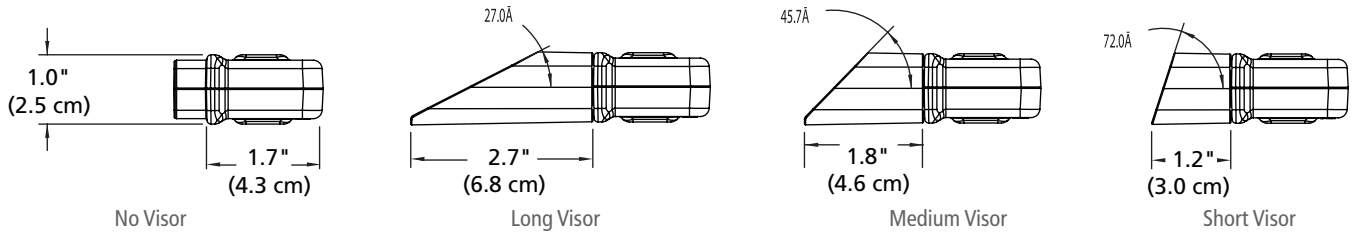

HOW TO ORDER

Model #	Description	2018 List Price US\$
Single head models with wire leads		
XSM1-BRW	Blue/Red/White	\$199.00
XSM1-WAG	White/Amber/Green	\$199.00
XSM1-BRA	Blue/Red/Amber	\$199.00
Dual head models with wire leads		
XSM2-BRW	Blue/Red/White - Blue/Red/White	\$399.00
XSM2-WAG	White/Amber/Green - White/Amber/Green	\$399.00
XSM2-BRA	Blue/Red/Amber - Blue/Red/Amber	\$399.00
XSM2-BWA	Blue/White/Amber - Blue/White/Amber	\$399.00
Single head models with cigarette plug		
XSM1C-BRW	Blue/Red/White	\$199.00
XSM1C-WAG	White/Amber/Green	\$199.00
XSM1C-BWA	Blue/White/Amber	\$199.00
Dual head models with cigarette plug		
XSM2C-BRW	Blue/Red/White - Blue/Red/White	\$399.00
XSM2C-WAG	White/Amber/Green - White/Amber/Green	\$399.00
XSM2C-BWA	Blue/White/Amber - Blue/White/Amber	\$399.00
Accessories		
XSMBKT01	Visor mount kit for use with single or dual-head models	\$21.00
XSMBKT02	Adjustable, swivel mount for single or dual-head models	\$45.00
XSMBKT03	Headliner mount bracket for single or dual-head models	\$21.00

Each model includes light head, two suction cups, bail and pivot brackets, mounting hardware and three different length snap-on visors.

D I M E N S I O N S

Single Head Model

Dual Head Model

Visor Lengths Included with Each Model