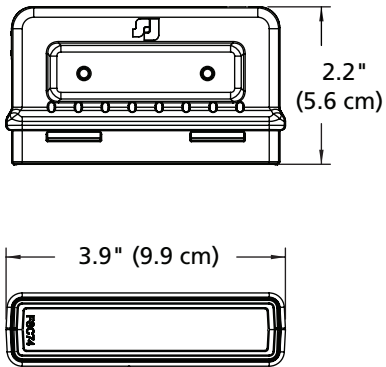

D I M E N S I O N S

Single Head Model