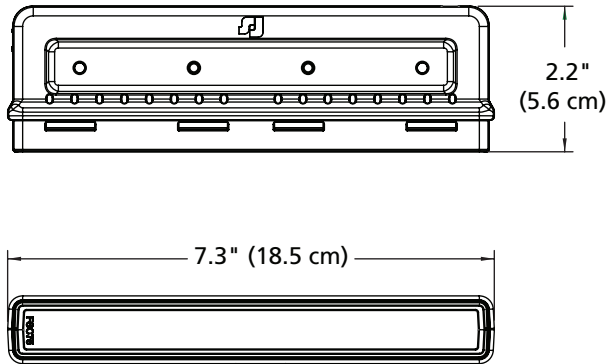

Each model includes light head, two suction cups, bail and pivot brackets, mounting hardware and three different length snap-on visors.

D I M E N S I O N S

Single Head Model

Dual Head Model

Visor Lengths Included with Each Model