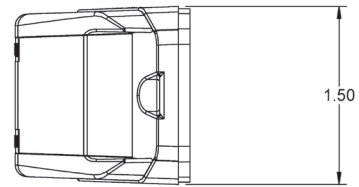

*Shown: MPSW9-AW with optional Chrome bezel (MPSMW9-1)*

FLASH PATTERNS

Flash Patterns	
Pattern	Name
1	Triple 92.3 (All)
2	Triple 90 (All)
3	Single 122 (All)
4	Single 75 (All)
5	Single 90 (All)
6	Single 113 (All)
7	Single 73 (All)
8	Double 73 (All)
9	Triple 73 (All)
10	Quad 73 (All)
11	Quint 73 (All)
12	Mega (All)
13	Ultra (All)
14	Single-Quad (All)
15	Single H/L (All)
16	Steady All (All)
17	Steady Half (California)
18	Random