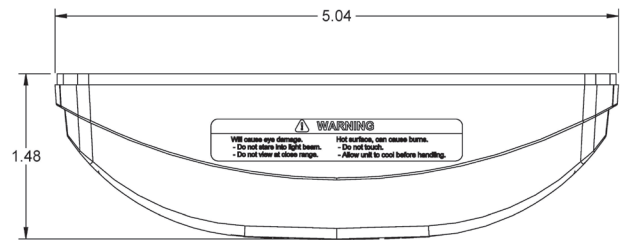

### FEATURES

- Utilizes 18 LEDs (9 LEDs per each color); 180-degree light spread
- (18) flash patterns
- Two modes of operation
- Synchronizes with other MicroPulse products
- Black bezel included; optional Chrome bezel available
- UV resistant polycarbonate lens
- Same mounting holes as existing MicroPulse Wide Angle models
- 12 VDC
- IP67 rated for protection against dust and water
- Three-year warranty

### HOW TO ORDER

Model #	Description	2017 List Price US\$
MPSW9-BA	18-LED light head, Blue/Amber	\$229.00
MPSW9-RA	18-LED light head, Red/Amber	\$229.00
MPSW9-AW	18-LED light head, Amber/White	\$229.00
MPSW9-RB	18-LED light head, Red/Blue	\$229.00
MPSW9-BW	18-LED light head, Blue/White	\$229.00
MPSW9-RW	18-LED light head, Red/White	\$229.00
MPSMW9-1	Chrome bezel for (1) MPSW9	\$15.00

*Shown: MPSW9-AW with optional Chrome bezel (MPSMW9-1)*

FLASH PATTERNS

Flash Patterns	
Pattern	Name
1	Triple 92.3 (All)
2	Triple 90 (All)
3	Single 122 (All)
4	Single 75 (All)
5	Single 90 (All)
6	Single 113 (All)
7	Single 73 (All)
8	Double 73 (All)
9	Triple 73 (All)
10	Quad 73 (All)
11	Quint 73 (All)
12	Mega (All)
13	Ultra (All)
14	Single-Quad (All)
15	Single H/L (All)
16	Steady All (All)
17	Steady Half (California)
18	Random