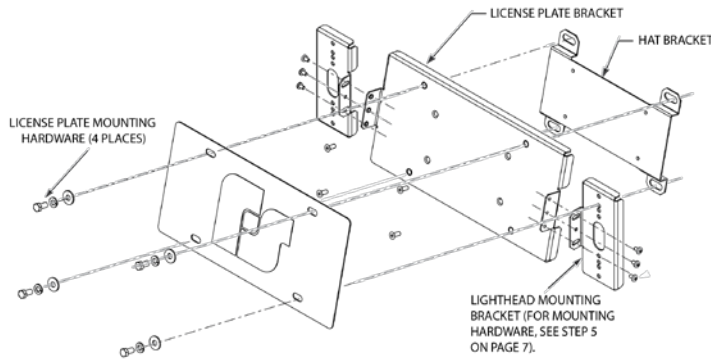

### Federal Signal announces the release of the following mounting bracket kits:

The adjustable license plate mounting kit, IPX-LPV2, can be used to mount (2) IMPAXX® 300, IMPAXX® 600 or MicroPulse™ 3, 6, and 12 lighthoods to the license plate of popular police package vehicles.

**View of IPX-LV2 installation**

The IPX-RSW4 mounting kit can be used to mount (1) MicroPulse™ Ultra 6 or (2) IMPAXX® 600, IMPAXX® 300 or MicroPulse™ Ultra 3 to the cargo side window of the Ford Police Interceptor Utility.