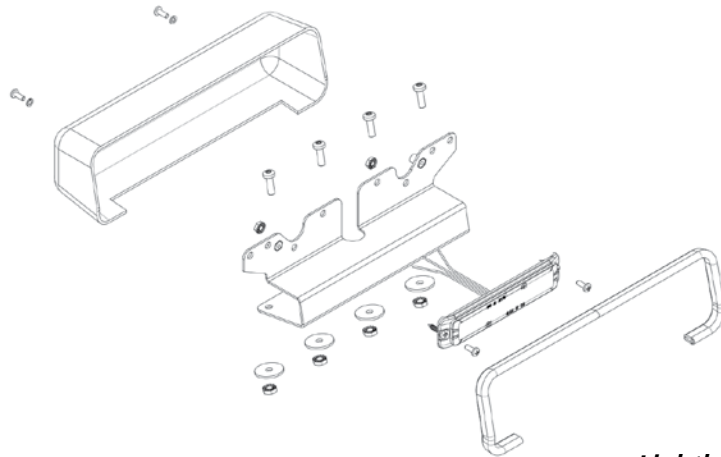

## New License Plate and Side Window Mounting Kits are Now Available

### Federal Signal announces the release of the following mounting bracket kits:

The adjustable license plate mounting kit, IPX-LPV2, can be used to mount (2) IMPAXX® 300, IMPAXX® 600 or MicroPulse™ 3, 6, and 12 lighthoods to the license plate of popular police package vehicles.

**View of IPX-LV2 installation**

The IPX-RSW4 mounting kit can be used to mount (1) MicroPulse™ Ultra 6 or (2) IMPAXX® 600, IMPAXX® 300 or MicroPulse™ Ultra 3 to the cargo side window of the Ford Police Interceptor Utility.