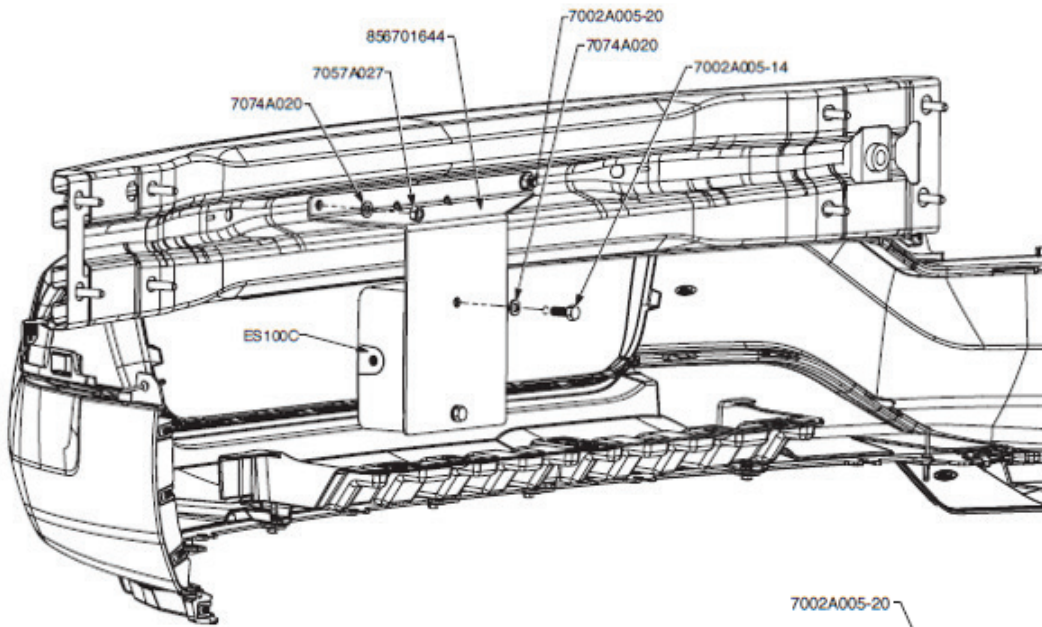

## New ES100C Bracket Kit for the Ford Police Interceptor Utility

Federal Signal introduces the new ESB-FPIUND bracket kit that can be used to mount the ES100C siren through the existing holes in the grille of the Ford Police Interceptor Utility.

Back of bumper with ES100C siren

Front of bumper with ES100C siren

**HOW TO ORDER**

Model #	Description	2017 List Price US\$
ESB-FPIUND	Kit, bracket for mounting a ES100C siren through existing holes in the grille of the Ford Police Interceptor Utility	40.00