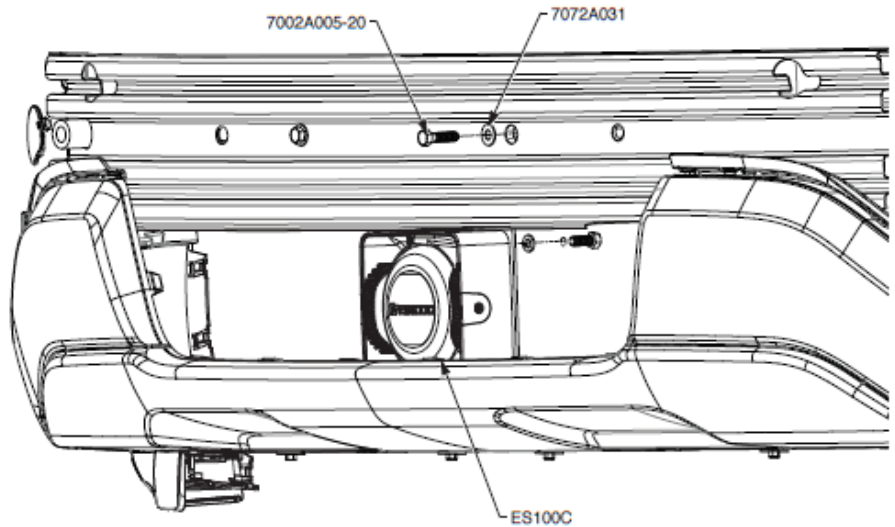

Front of bumper with ES100C siren

HOW TO ORDER

Model #	Description	2017 List Price US$
ESB-FPIUND	Kit, bracket for mounting a ES100C siren through existing holes in the grille of the Ford Police Interceptor Utility	40.00