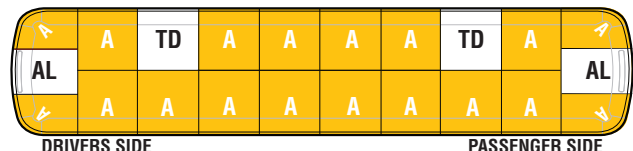

LPX53Z-AMBR2H6

53", Amber, Takedowns, Alley lights, Hook Mount, Clear Domes, 6-button Controller

ORDERING DETAILS

Work Truck Stock Lightbar Program Details:

- Orders of (5) or more may be split or dated out depending on stock at the time of order
- Shipping lead times may vary on orders marked "shipped complete"
- Modifications cannot be made to stock lightbars including but not limited to: mount, controller, length and dome colors
- Standard terms and conditions apply

For more information, contact your local Federal Signal sales representative, visit our website at www.fedsig.com or contact Amber Customer Support at 800-824-0254.