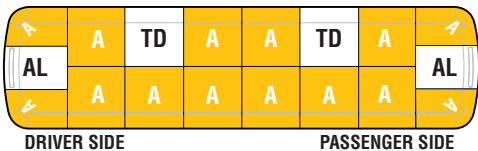

Legend® LPX Models

LPX45Z-AMBR2H6

45", Amber, Takedowns, Alley lights, Hook Mount, Clear Domes, 6-button Controller