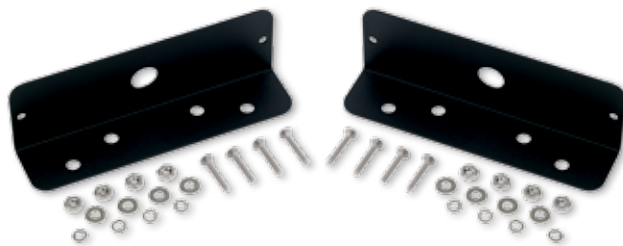

## New MicroPulse Wide Angle Mirror Mount for the 2015 Tahoe

Federal Signal announces a new mounting bracket for the MicroPulse Wide Angle that attaches below the mirror of a 2015 Chevy Tahoe. The new mirror mount tucks the light underneath the mirror and allows for a 180-degree off-axis light spread.

### Available to order now:

Model	Description	2015 List Price US\$
MPSMW9-TAH15MIR	Pair of side mirror brackets for 2015 Tahoe, each bracket holds a single MPSW9 light	\$30.00

MPSMW9-TAH15MIR mounted on 2015 Tahoe.