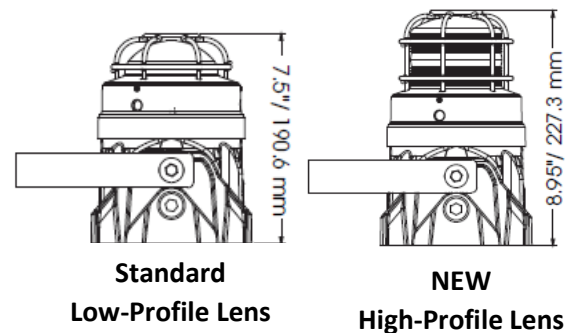

G-LED features a long-life LED (50,000 hours), eight flash patterns, and now offers two different lens types: low-profile (175 cd) or high-profile (140cd).

The new high-profile lens is an ideal solution for applications that require additional side visibility.