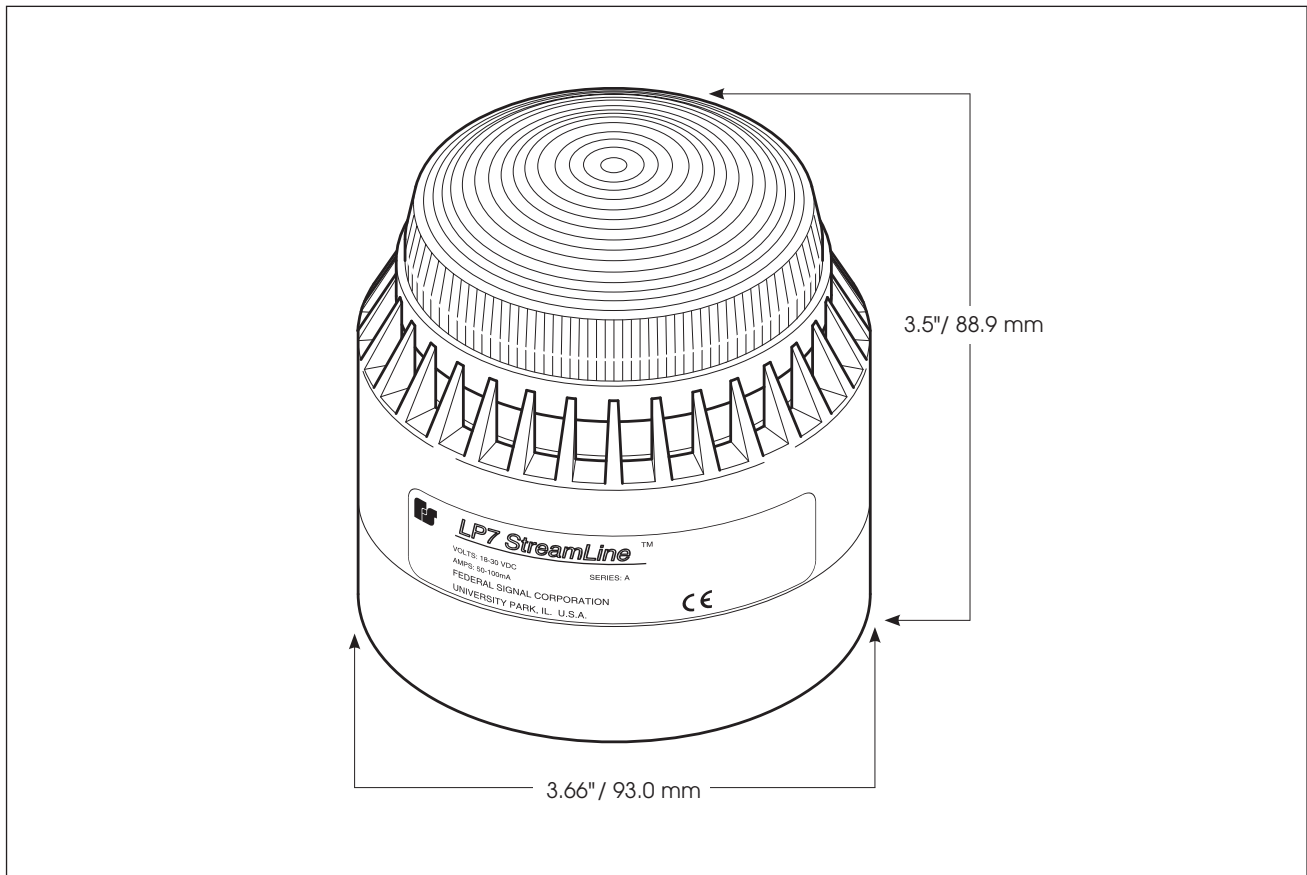

The LP7 features a bright xenon strobe that produces 0.7 Joules of flash energy with a flash frequency of 60 flashes per minute. The beacon will operate jointly with any tone selected.

The Federal Signal Model LP7 sounder/strobe is PLC compatible. It is ideal for wall or panel mount applications where low voltage is required.

FEATURES

- Available in 18–28VDC
- Fully integrated xenon strobe circuit
- Four dome colors: Amber, Blue, Clear and Red
- Heavy duty ABS plastic body
- 82–100 dBa @ 10' (92–110 dBa @ 1m)
- IP54 (IP65 with optional deep base)
- CE Compliant
- RoHS Compliant

* Indicates color: (A) Amber, (B) Blue, (C) Clear or (R) Red

StreamLine® Low Profile Sounder/Strobe (LP7)

SPECIFICATIONS

| | | |
|------------------------|---------------|---------------|
| Lamp Life: | | 10,000 Hours |
| Light Source: | | Strobe tube |
| Operating Temperature: | 14°F to 131°F | -10°C to 55°C |
| Net Weight: | 11.1 oz | 0.31 kg |
| Shipping Weight: | 13.5 oz | 0.38 kg |
| Height: | 3.5" | 88.9 mm |
| Diameter: | 3.66" | 93.0 mm |

HOW TO ORDER

OPTIONAL ACCESSORIES

| Description | Part Number |
|--------------------------------------|-------------|
| Deep Base, White (1.88" D x 3.63" W) | DBLP |