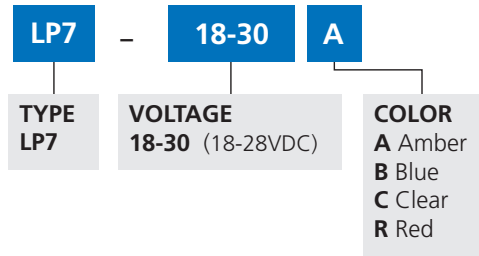

FEATURES

- Available in 18–28VDC
- Fully integrated xenon strobe circuit
- Four dome colors: Amber, Blue, Clear and Red
- Heavy duty ABS plastic body
- 82–100 dBa @ 10' (92–110 dBa @ 1m)
- IP54 (IP65 with optional deep base)
- CE Compliant
- RoHS Compliant

| MODEL | VOLTAGE | OPERATING CURRENT | FLASH RATE/ MINUTE | JOULE OUTPUT | DECIBELS | |
|-------------------|----------|-------------------|--------------------|--------------|----------|--------|
| | | | | | 10' | 1M |
| LP7-18-30* | 18-28VDC | 0.068 amps | 60 | 0.7 | 82-100 | 92-110 |

* Indicates color: (A) Amber, (B) Blue, (C) Clear or (R) Red

StreamLine® Low Profile Sounder/Strobe (LP7)

SPECIFICATIONS

| | | |
|------------------------|---------------|---------------|
| Lamp Life: | | 10,000 Hours |
| Light Source: | | Strobe tube |
| Operating Temperature: | 14°F to 131°F | -10°C to 55°C |
| Net Weight: | 11.1 oz | 0.31 kg |
| Shipping Weight: | 13.5 oz | 0.38 kg |
| Height: | 3.5" | 88.9 mm |
| Diameter: | 3.66" | 93.0 mm |

HOW TO ORDER

OPTIONAL ACCESSORIES

| Description | Part Number |
|--------------------------------------|-------------|
| Deep Base, White (1.88" D x 3.63" W) | DBLP |