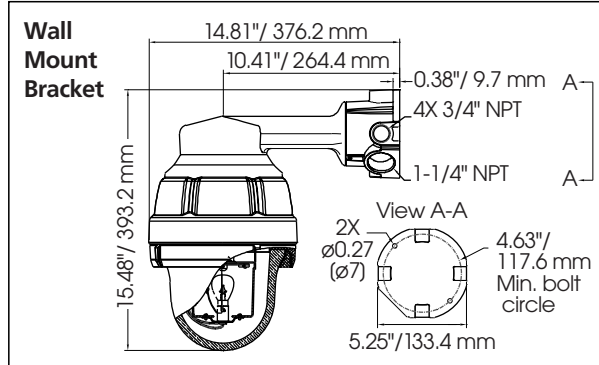

Explosion-Proof Incandescent Rotating Light (121X)

SPECIFICATIONS

Lamp Life:	800 Hours	
Light Source:	Incandescent	
Operating Temperature Range:	-67°F to 150°F	-55°C to 65°C
Net Product Weight		
Signal without Mounting:	13.9 lbs	6.3 kg
Ceiling Mount:	4.5 lbs	2.0 kg
Pendant Mount:	2.0 lbs	0.9 kg
Wall Mount:	5.9 lbs	2.7 kg