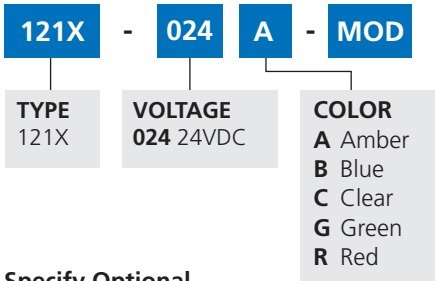

HOW TO ORDER

Specify Optional Mounting:*

Description	Part Number
Ceiling Mount	CMXC-SB
Pendant Mount	PMXC-SB
Wall Mount	WMXC-SB

* Mounting kit must be ordered with unit, sold separately

REPLACEMENT PARTS

Description	Part Number
Exterior Dome Assembly, Clear	K8436147A
Lamp, 24VDC	K8107A041
24VDC Mechanism and Amber Lens Kit	K8444269A
24VDC Mechanism and Blue Lens Kit	K8444269A-01
24VDC Mechanism and Clear Lens Kit	K8444269A-02
24VDC Mechanism and Green Lens Kit	K8444269A-03
24VDC Mechanism and Red Lens Kit	K8444269A-04

OPTIONAL ACCESSORIES

Description	Part Number
Dome Guard	DGXC-SB