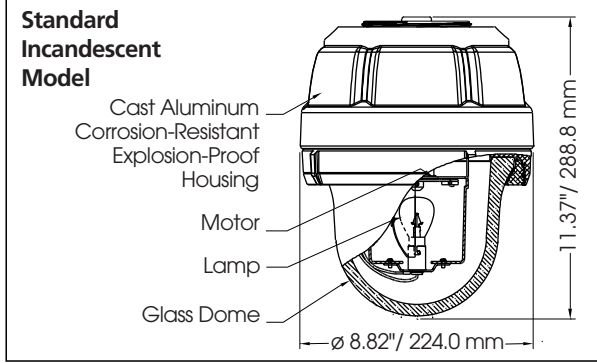

Explosion-Proof Incandescent Rotating Light (121X)

SPECIFICATIONS

Lamp Life:	800 Hours	
Light Source:	Incandescent	
Operating Temperature Range:	-67°F to 150°F	-55°C to 65°C
Net Product Weight		
Signal without Mounting:	13.9 lbs	6.3 kg
Ceiling Mount:	4.5 lbs	2.0 kg
Pendant Mount:	2.0 lbs	0.9 kg
Wall Mount:	5.9 lbs	2.7 kg