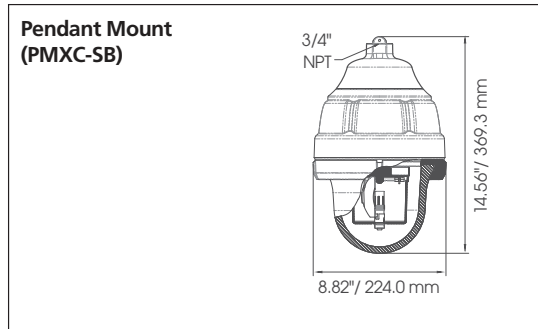

## SPECIFICATIONS

Lamp Life:	25,000 Hours
Light Source:	LED
Electrical Operating Temperature:	-67° to 150°F (-55° to 65°C)
Certified Operating Temperature:	-67° to 104°F (-55° to 40°C)
Net Weight:	
Signal without Mount:	13.9 lb (6.3 kg)
Ceiling Mount:	4.5 lb (2.0 kg)
Pendant Mount:	2.0 lb (0.9 kg)
Wall Mount:	5.9 lb (2.7 kg)
Shipping Weight:	
Signal without Mount:	14.7 lb (6.7 kg)
Ceiling Mount:	5.3 lb (2.4 kg)
Pendant Mount:	2.8 lb (1.3 kg)
Wall Mount:	6.7 lb (3.0 kg)