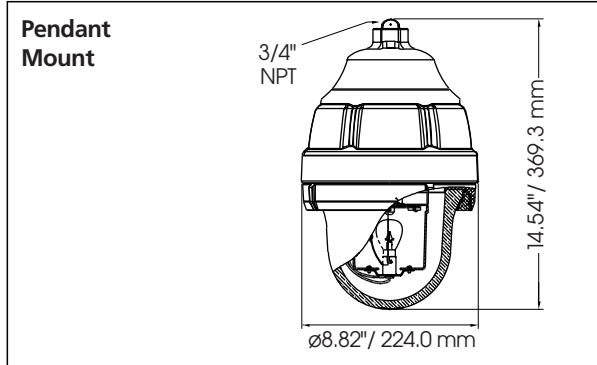

Explosion-Proof Incandescent Rotating Light (121X)

SPECIFICATIONS

Lamp Life:	800 Hours	
Light Source:	Incandescent	
Operating Temperature Range:	-67°F to 150°F	-55°C to 65°C
Net Product Weight		
Signal without Mounting:	13.9 lbs	6.3 kg
Ceiling Mount:	4.5 lbs	2.0 kg
Pendant Mount:	2.0 lbs	0.9 kg
Wall Mount:	5.9 lbs	2.7 kg