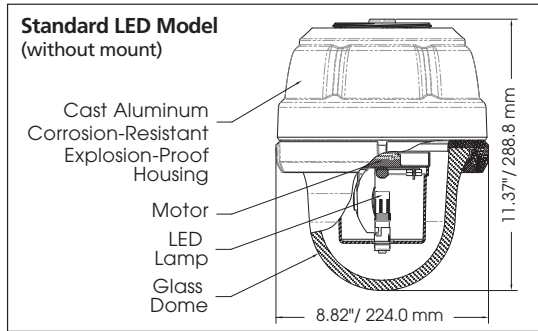

## SPECIFICATIONS

Lamp Life:	25,000 Hours
Light Source:	LED
Electrical Operating Temperature:	-67° to 150°F (-55° to 65°C)
Certified Operating Temperature:	-67° to 104°F (-55° to 40°C)
Net Weight:	
Signal without Mount:	13.9 lb (6.3 kg)
Ceiling Mount:	4.5 lb (2.0 kg)
Pendant Mount:	2.0 lb (0.9 kg)
Wall Mount:	5.9 lb (2.7 kg)
Shipping Weight:	
Signal without Mount:	14.7 lb (6.7 kg)
Ceiling Mount:	5.3 lb (2.4 kg)
Pendant Mount:	2.8 lb (1.3 kg)
Wall Mount:	6.7 lb (3.0 kg)