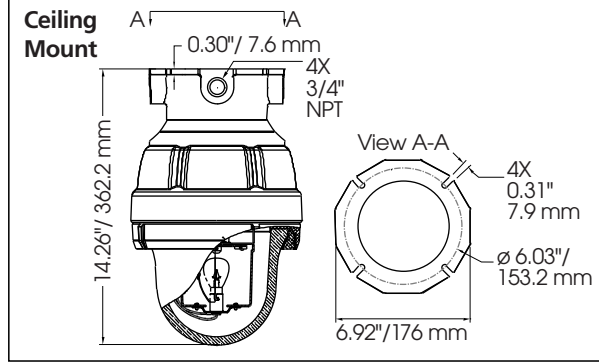

Explosion-Proof Incandescent Rotating Light (121X)

SPECIFICATIONS

Lamp Life:	800 Hours	
Light Source:	Incandescent	
Operating Temperature Range:	-67°F to 150°F	-55°C to 65°C
Net Product Weight		
Signal without Mounting:	13.9 lbs	6.3 kg
Ceiling Mount:	4.5 lbs	2.0 kg
Pendant Mount:	2.0 lbs	0.9 kg
Wall Mount:	5.9 lbs	2.7 kg