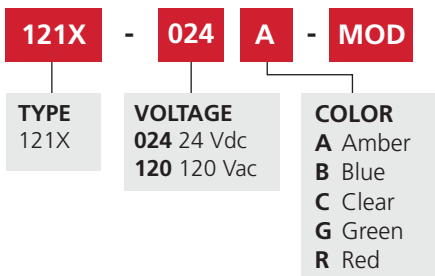

ACCESSORIES

Description	Part Number
Dome Guard	DGXC-SB

REPLACEMENT PARTS

Description	Part Number
Exterior Glass Dome Assembly	K8436147A
LED Lamp, 24 Vdc	K14702254A*
LED Lamp, 120 Vac	K14702196A*
24 Vdc Mechanism and Amber Lens Kit	K8444269A
24 Vdc Mechanism and Blue Lens Kit	K8444269A-01
24 Vdc Mechanism and Clear Lens Kit	K8444269A-02
24 Vdc Mechanism and Green Lens Kit	K8444269A-03
24 Vdc Mechanism and Red Lens Kit	K8444269A-04
120 Vac Mechanism and Amber Lens Kit	K8444277A
120 Vac Mechanism and Blue Lens Kit	K8444277A-01
120 Vac Mechanism and Clear Lens Kit	K8444277A-02
120 Vac Mechanism and Green Lens Kit	K8444277A-03
120 Vac Mechanism and Red Lens Kit	K8444277A-04

* Model 121X replacement LED lamp does not retrofit into the incandescent housing without impairing the light output. For incandescent replacement, we recommend upgrading to the 121X LED.

** Mounting kit must be ordered with unit and is sold separately.