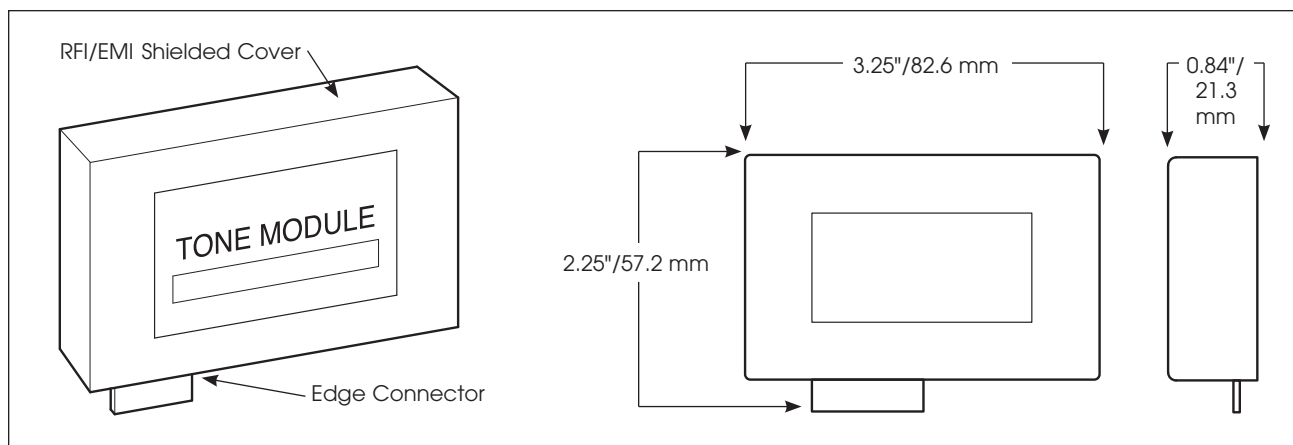

Custom Tone Module (TM33)

Standard Library for TM33 and Commcenter® Chips

VOICE MESSAGES

- "An automatic guided vehicle is approaching. – Please step aside."
- "System is now in auto shutdown mode."
- "Lockout has been removed – system is coming on line."
- "Check status light for current system condition."
- "Auto shut down has begun. Raw materials must be replenished – and system reset."
- "You have entered a restricted area."
- "The automatic doors are closing – Please stand clear."
- "The overhead door is closing. – Please stand clear."
- "Safety glasses must be worn in this area at all times."
- "This is a hard hat area."
- "A forklift is approaching. – Please stand clear."
- "Attention! We will be testing the fire alarm system shortly. – This is only a test."
- "Attention! For the next thirty seconds a test will be conducted of the emergency evacuation system. – This is only a test."
- "Please evacuate the building. – This is not a test."
- "Warning, this machine is about to start up. – Please stand clear."
- TM3 followed by "Please take shelter immediately. – This is a severe weather alert."
- TM11 followed by "Please evacuate the building. – This is not a test."
- TM5 followed by "Tornado alert. – Report to your designated area."
- TM12 followed by "All clear. – Return to work area."

CLASSICAL MELODIES

1. Bach – Fugue in "D" Minor
   - Bach – Fugue in "A" Minor
   - Beethoven – 5th Symphony
   - Beethoven – Sonata Theme
   - Chopin – Minuet Waltz
   - Chopin – Polonaise in "A" Minor
   - Greig – Dance Caprice
   - Greig – Concerto in "A" Minor
   - Rackoczy – March
   - Strauss – Blue Danube
   - Tchaikovsky – Concerto in "B" Flat Minor
   - Rossini – William Tell Overture
2. #### FOLK MELODIES
3. Coventry Carol
   - Dance Macabre
   - Lightly Row
   - Go Tell Aunt Rhody
   - Henry Martin
   - Love's Complaint
   - Oh Suzannah
   - Prince Igor
   - Watchman's Song
   - Cradle Song
   - Dixie Land
   - London Bridge
   - Greensleeves
   - Home on the Range
   - Morning Song
   - Oh Wondrous Enchantment
   - Suwanee River

ETHNIC MELODIES

1. Irish Jig
   - My Bonnie
   - The Horn Pipe
   - J'ai Du Bon Taboc
   - Norwegian Dance
2. #### PATRIOTIC MELODIES
3. Battle Hymn of the Republic
   - My Country 'tis of Thee
   - Taps

NOVELTY MELODIES

- Camp Town Races
- Doggie in the Window
- Maple Leaf Rag
- The Entertainer
- Worms Crawl In
- Saints Come Marching In
- La Cucaracha
- Merrily We Roll Along
- The Mulberry Bush

HOW TO ORDER

Specify Model:

TM33 – Tone module, custom

Specify Message Source:

- a. Select from Standard Library above
- b. Send script to Federal Signal to be recorded in studio (additional charge incurred)
- c. Send field-recorded electronic file in .wav or .mps format to Federal Signal to be transferred to chip (additional charge incurred)

REPLACEMENT PARTS

Description	Part Number
Blank Message Module	RMB9999SD
Pre-recorded Message Module (Please specify message)	RM1SD