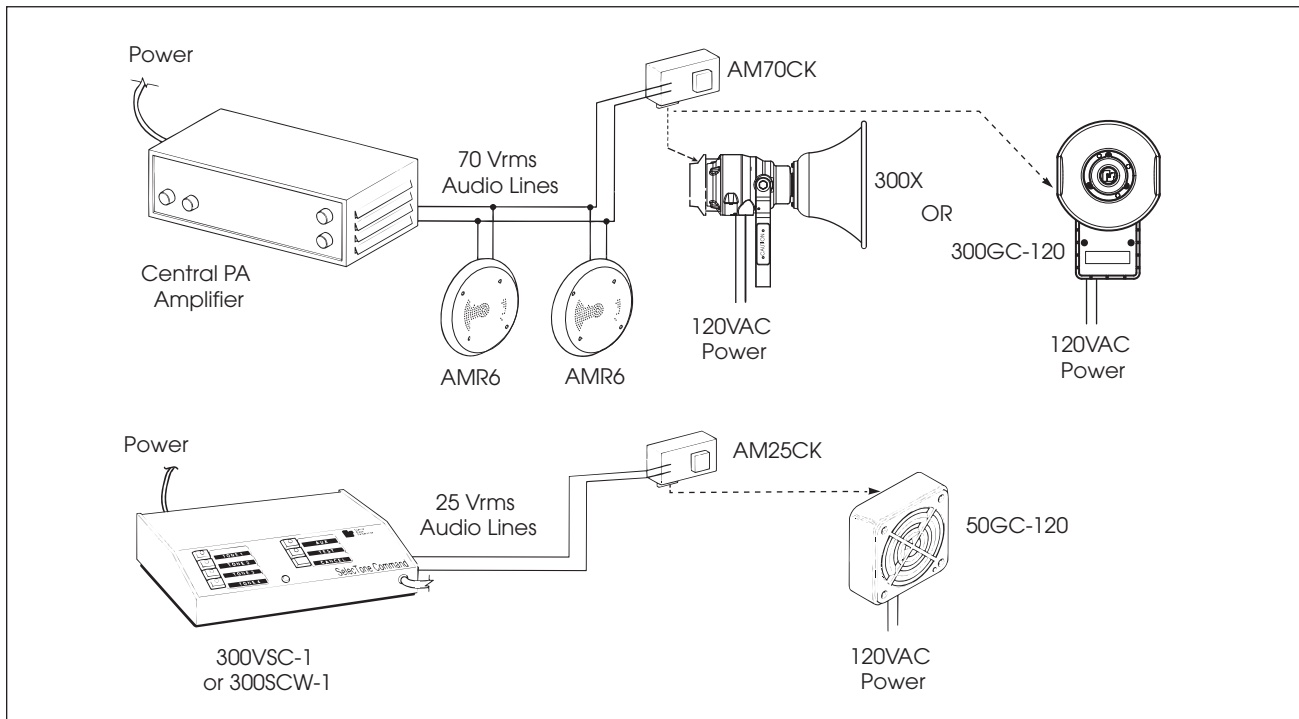

- Models AM25CK, AM70CK, 300CK, E-300CK and T-300CK

SelecTone® Connector Kits

Our connector kits allow existing public address systems to be expanded through SelecTone® amplified speakers by converting and conditioning the incoming audio signal to the required input level for the amplifier within the speaker. There is no external power required as each kit plugs directly into a card edge connector in the speaker.

Note: Model T-300CK is compatible with ECHO models only.

F E A T U R E S

- Interfaces SelecTone® speaker/amplifiers with an existing paging system
- Works in 25 or 70 Vrms systems
- Creates a “balanced line” SelecTone® System
- UL and cUL Listed, CSA Certified and CSFM approved

SelecTone® Connector Kits (AM25CK, AM70CK, 300CK, T-300CK, E-300CK)

HOW TO ORDER

	Model Number	Audio Input	Audio Output
	AM25CK	25 Vrms	1 Vrms
	AM70CK	70 Vrms	1 Vrms
	300CK	10 Vrms	1 Vrms
	T-300CK	2.7 Vrms	1 Vrms
	E-300CK	1 Vrms	1 Vrms