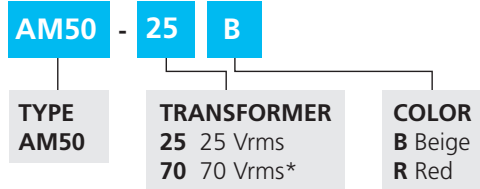

* Indicates housing color: (B) for Beige housing, (R) for Red housing. AM50-70B model is only available in Beige.

Public Address Speaker (AM50)

SPECIFICATIONS

Operating Temperature:	-40°F to 151°F	-40°C to 66°C
Net Weight:	1.4 lbs	0.64 kg
Shipping Weight:	1.75 lbs	1.3 kg
Height:	5.5"	137.9 mm
Width:	5.5"	137.9 mm
Depth:	2.5"	63.5 mm

HOW TO ORDER

* 70 Vrms model is only available in Beige

OPTIONAL ACCESSORIES

Description	Part Number
Weatherproof Back Box	WB
Grille	FG
Flush Mount Back Box	FBL