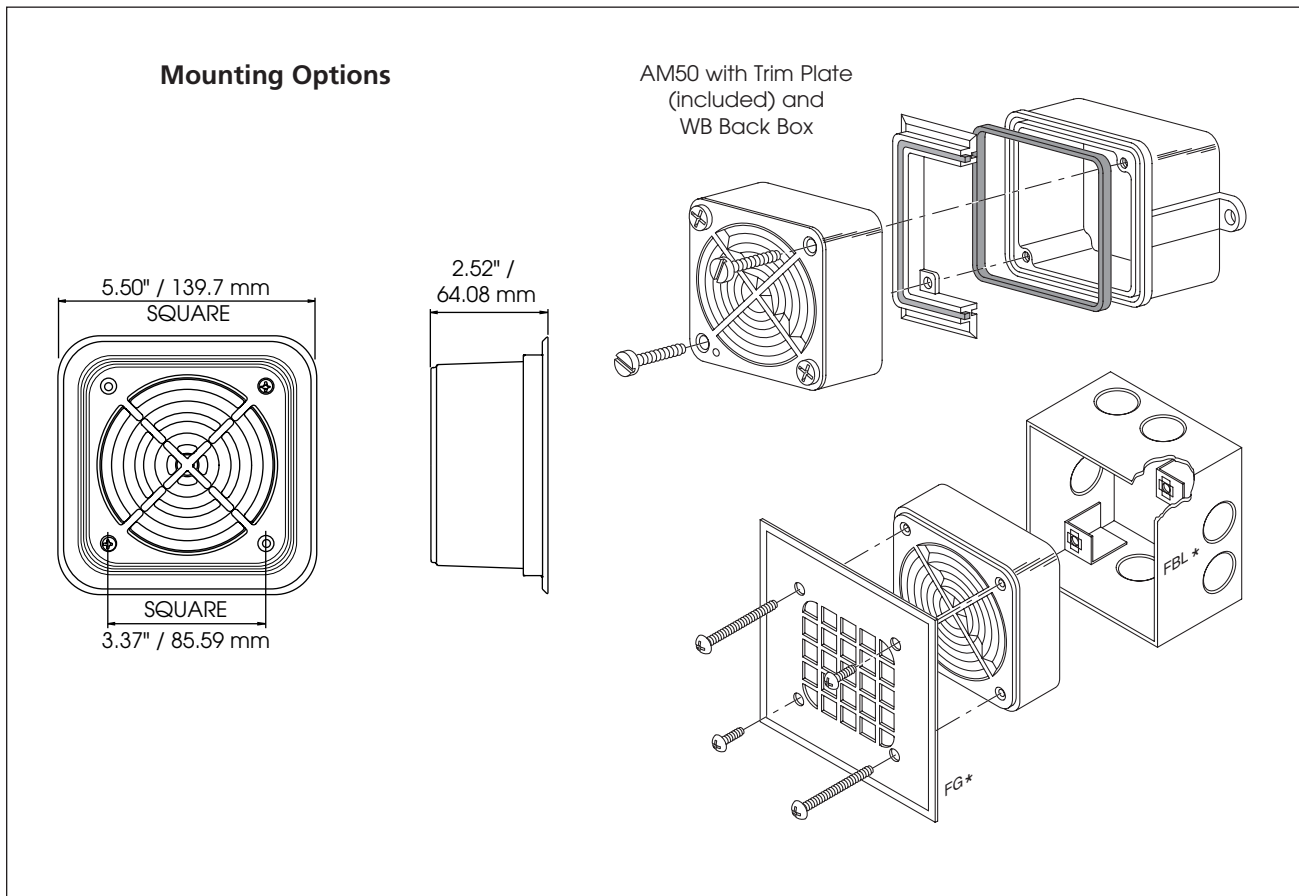

► Model AM50

AudioMaster® Public Address 2 Watt Re-Entrant Speaker

The Federal Signal Model AM50 is a compact, two watt, transformer coupled speaker for use in emergency notification or paging applications. The unique design of this four-inch square speaker centers around the short, folded, re-entrant horn that is interposed between the diaphragm and the surrounding space.

This speaker is supplied with wiring terminals and strain relief for inbound and outbound speaker wiring.

The AM50 is designed primarily for wall mounting and includes a trim ring for adapting to any standard four-inch square or weatherproof back box. This speaker is Underwriters Laboratories Listed for "Fire Protective Signaling Use" and California State Fire Marshall approved.

FEATURES

- 2 watt
- 25 or 70 Vrms
- Transformer coupled
- Several mounting options
- Pre-assembled
- Indoor and outdoor use
- Type 3R with WB weatherproof back box
- UL Fire Listed and CSFM Approved

MODEL	POWER HANDLING	FREQUENCY RESPONSE	TRANSFORMER	POWER TAPS	BEAM WIDTH	SPL PER UL 1480 10'	SPL PER UL 1480 1M
AM50-25*	2 watt	140Hz - 10KHz	25 Vrms	2, 1, 1/2, 1/4	170°	87 dBa	97 dBa
AM50-70B	2 watt	140Hz - 10KHz	70 Vrms	2, 1, 1/2, 1/4	170°	87 dBa	97 dBa

* Indicates housing color: (B) for Beige housing, (R) for Red housing. AM50-70B model is only available in Beige.

Public Address Speaker (AM50)

SPECIFICATIONS

Operating Temperature:	-40°F to 151°F	-40°C to 66°C
Net Weight:	1.4 lbs	0.64 kg
Shipping Weight:	1.75 lbs	1.3 kg
Height:	5.5"	137.9 mm
Width:	5.5"	137.9 mm
Depth:	2.5"	63.5 mm