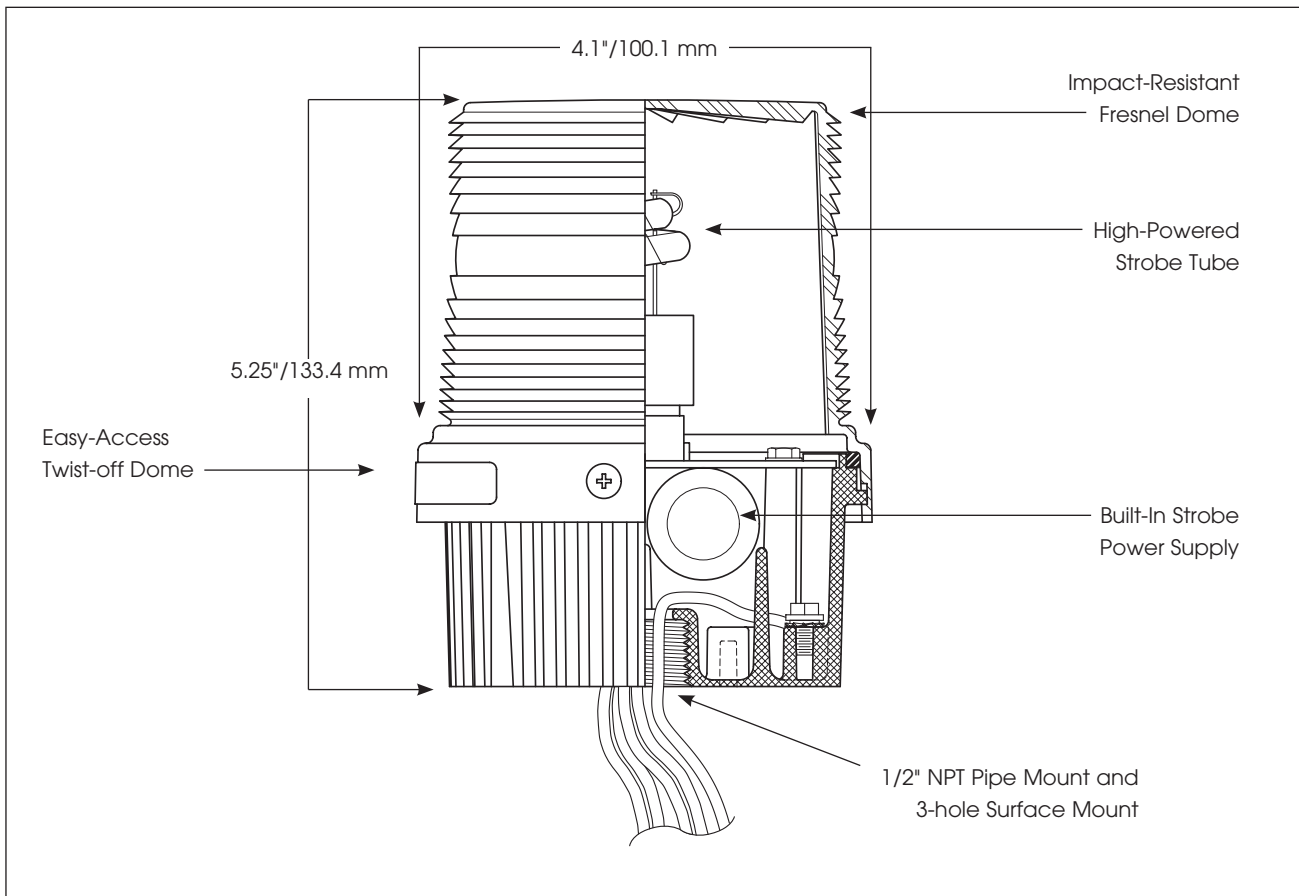

► Model FB24ST

Fireball® Supervised Strobe Warning Light

The Fireball® Supervised Warning Light is an economical solution to a wide variety of stationary requirements.

Model FB24ST features a voltage in-rush limiting PCB design that provides greater compatibility with control systems and less electrical interference with in-rush sensitive devices. The FB24ST contains a supervisory diode and four wire leads, for use in fire alarm applications

Fireball Supervised Strobe is a very low-maintenance warning light for industrial applications where a vibration-resistant light is required to signal an emergency or process status.

FEATURES

- Available in 24VDC
- Four wires and supervisory diode
- Five dome colors: Amber, Blue, Clear, Green and Red
- Easy twist off dome for re-lamping
- 10,000 hour strobe tube
- Integrated 1/2-inch NPT pipe and surface mount
- Black epoxy coating for superior corrosion resistance
- 1,000,000 peak candela (300 effective)
- Type 4X, IP66, IP69K enclosure
- CSFM Approved
- CSA Certified
- UL and cUL Listed

MODEL	VOLTAGE	OPERATING CURRENT	FLASH RATE/ MINUTE	CANDELA PEAK ¹	ECP ²	MOUNT
FB24ST-024 *	24VDC	0.7 amps (2.0 amp, in-rush)	80	1,000,000	300	1/2" NPT Pipe/Surface

* Indicates color: (A) Amber, (B) Blue, (C) Clear, (G) Green or (R) Red

Fireball® Strobe Warning Light (FB24ST)

SPECIFICATIONS

Lamp Life:	10,000 Hours	
Lamp Source:	Strobe	
Operating Temperature:	-31°F to 150°F	-35°C to 66°C
Net Weight:	1.45 lbs	0.7 kg
Shipping Weight:	1.7 lbs	0.8 kg
Height:	5.25"	133.4 mm
Diameter:	4.1"	100.1 mm