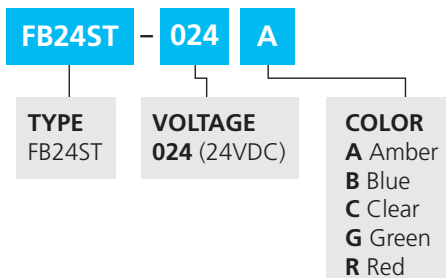

Fireball Supervised Strobe is a very low-maintenance warning light for industrial applications where a vibration-resistant light is required to signal an emergency or process status.

FEATURES

- Available in 24VDC
- Four wires and supervisory diode
- Five dome colors: Amber, Blue, Clear, Green and Red
- Easy twist off dome for re-lamping
- 10,000 hour strobe tube
- Integrated 1/2-inch NPT pipe and surface mount
- Black epoxy coating for superior corrosion resistance
- 1,000,000 peak candela (300 effective)
- Type 4X, IP66, IP69K enclosure
- CSFM Approved
- CSA Certified
- UL and cUL Listed

¹ Peak candela is the maximum light intensity generated by a flashing light during its light pulse

² ECP (Effective Candela) is the intensity that would appear to an observer if the light were burning steadily

Fireball® Strobe Warning Light (FB24ST)

SPECIFICATIONS

Lamp Life:	10,000 Hours	
Lamp Source:	Strobe	
Operating Temperature:	-31°F to 150°F	-35°C to 66°C
Net Weight:	1.45 lbs	0.7 kg
Shipping Weight:	1.7 lbs	0.8 kg
Height:	5.25"	133.4 mm
Diameter:	4.1"	100.1 mm

HOW TO ORDER

REPLACEMENT PARTS

Description	Part Number
Dome, Amber	K8550320A
Dome, Blue	K8550320A-01
Dome, Clear	K8550320A-02
Dome, Green	K8550320A-03
Dome, Red	K8550320A-04
Strobe Tube, Series A4, A5, B	K8107177A