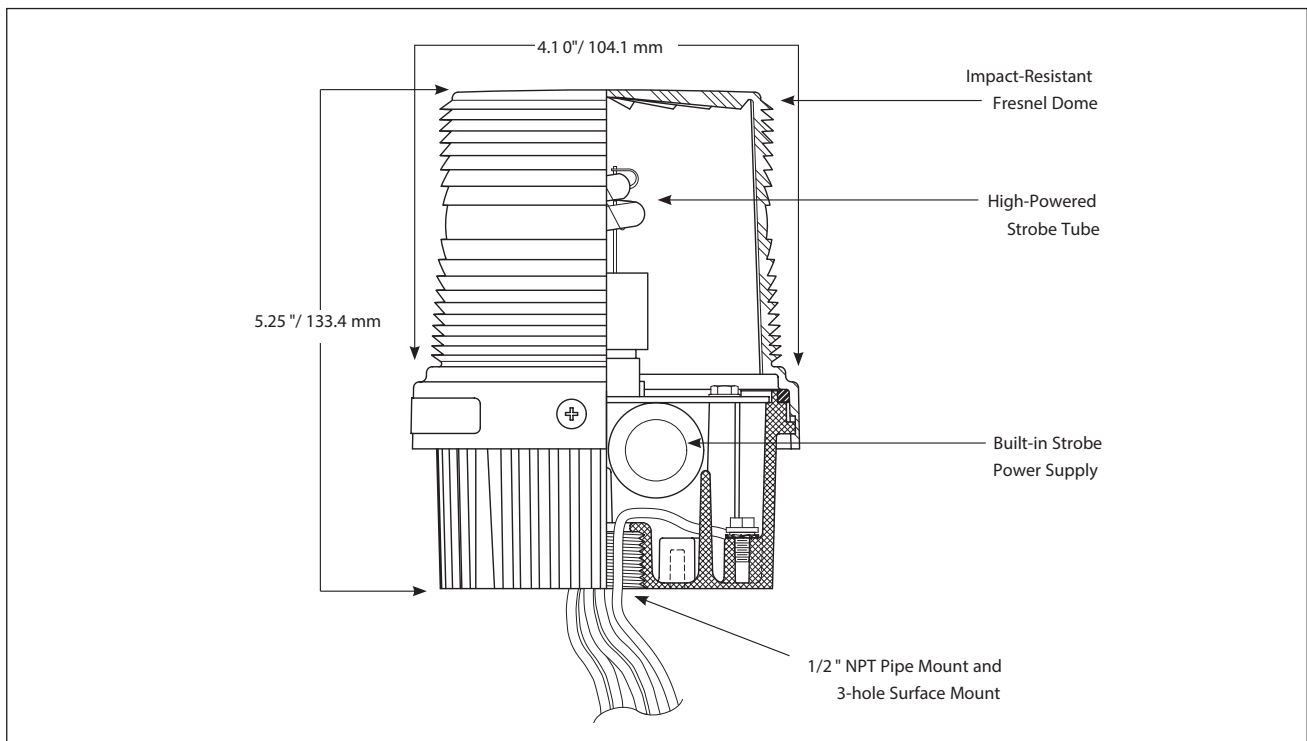

Fireball® Supervised Hearing Impaired Strobe Lights (FB24STHI and FB24STHI-024C-CN)

SPECIFICATIONS

Lamp Life:	10,000 Hours
Light Source:	Strobe
Operating Temperature:	-31° to 150°F (-35° to 66°C)
Net Weight:	1.45 lb (0.7 kg)
Shipping Weight:	1.7 lb (0.8 kg)
Height:	5.25 in (133.4 mm)
Diameter:	4.10 in (104.1 mm)

ACCESSORIES

Description	Part Number
Shock and Vibration Kit	KIT-SV
Wire Guard	FB2G
Wall Mount Bracket, 4X Rated	LSWB
Corner Mount Bracket, 3R Rated	LCMB2*

* LCMB2 is 3R Rated. In combination with a 4X unit, the product defaults to 3R.