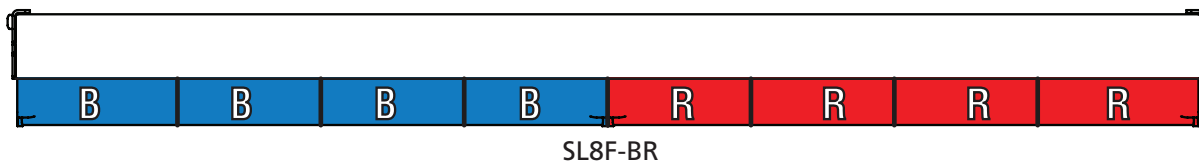

## Additional models of Latitude flashing lights are now available.

Federal Signal has added three new flashing models to the Latitude product line. All three models are "Half-Blue / Half-Red" with the Blue LEDs on the left-side and the Red LEDs on the right-side of the housing as you are looking at the assembly.

### NEW Latitude Models Now Available To Order

Model #	Description	2014 List Price US\$
SL4F-BR	Latitude, flashing 4-head model, B-B-R-R	\$ 320.00
SL6F-BR	Latitude, flashing 6-head model, B-B-B-R-R-R	\$ 460.00
SL8F-BR	Latitude, flashing 8-head model, B-B-B-B-R-R-R-R	\$ 520.00

The new models complement the existing SL4F-RB, SL6F-RB, and SL8F-RB models that are the reverse color configuration, i.e. "Half-Red / Half-Blue" with Red LEDs on Left-side and Blue LEDs on right-side.