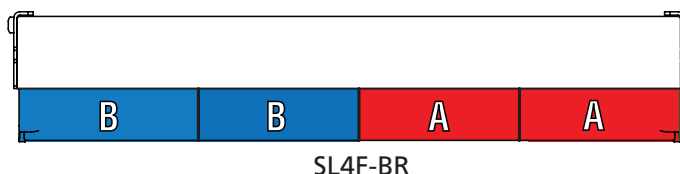

## Additional models of Latitude flashing lights are now available.

Federal Signal has added three new flashing models to the Latitude product line. All three models are "Half-Blue / Half-Red" with the Blue LEDs on the left-side and the Red LEDs on the right-side of the housing as you are looking at the assembly.

### NEW Latitude Models Now Available To Order

Model #	Description	2014 List Price US\$
SL4F-BR	Latitude, flashing 4-head model, B-B-R-R	\$ 320.00
SL6F-BR	Latitude, flashing 6-head model, B-B-B-R-R-R	\$ 460.00
SL8F-BR	Latitude, flashing 8-head model, B-B-B-B-R-R-R-R	\$ 520.00

The new models complement the existing SL4F-RB, SL6F-RB, and SL8F-RB models that are the reverse color configuration, i.e. "Half-Red / Half-Blue" with Red LEDs on Left-side and Blue LEDs on right-side.