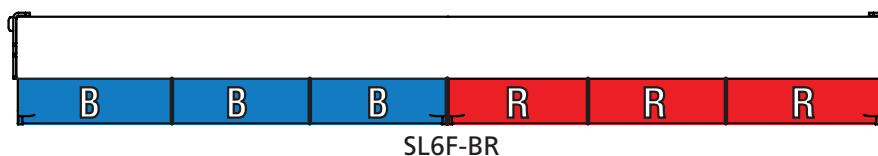

## Additional models of Latitude flashing lights are now available.

Federal Signal has added three new flashing models to the Latitude product line. All three models are "Half-Blue / Half-Red" with the Blue LEDs on the left-side and the Red LEDs on the right-side of the housing as you are looking at the assembly.

### NEW Latitude Models Now Available To Order

Model #	Description	2014 List Price US\$
SL4F-BR	Latitude, flashing 4-head model, B-B-R-R	\$ 320.00
SL6F-BR	Latitude, flashing 6-head model, B-B-B-R-R-R	\$ 460.00
SL8F-BR	Latitude, flashing 8-head model, B-B-B-B-R-R-R-R	\$ 520.00

The new models complement the existing SL4F-RB, SL6F-RB, and SL8F-RB models that are the reverse color configuration, i.e. "Half-Red / Half-Blue" with Red LEDs on Left-side and Blue LEDs on right-side.