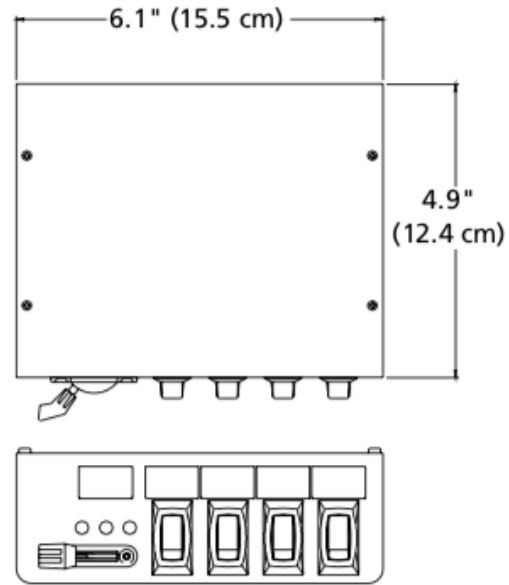

- 671512 Rocker switch, 20 A, illuminated
- Z122374A Slide-switch
- Z122385b Rocker switch, 20 A, on/off, illuminates, Red
- Z124A058A Kit, multiple legends, backlit

SW400-B

SPECIFICATIONS

| Physical Specifications | SW400            | SW300            | SW200            |
|-------------------------|------------------|------------------|------------------|
| Height                  | 2.1 in (5.3 cm)  | 2.1 in (5.3 cm)  | 2.1 in (5.3 cm)  |
| Width                   | 6.1 in (15.5 cm) | 6.1 in (15.5 cm) | 4.7 in (11.9 cm) |
| Depth                   | 4.9 in (12.4 cm) | 4.9 in (12.4 cm) | 4.9 in (12.4 cm) |
| Ship Weight             | 3.0 lb (1.4 kg)  | 3.0 lb (1.4 kg)  | 2.5 lb (1.1 kg)  |