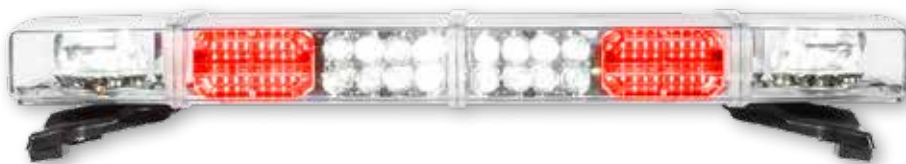

▶ LED Traffic Clearing Light

FEATURES

- Delivers 250+ feet of direct warning light
- Available in 9x7 and 6x4 sizes
- Available with Amber, Blue, Green, Red, and White LEDs
- Available with Amber, Clear, and Red lens
- 6x4 model can be configured as a pair in the Navigator or light bar
- Patented technology
- Five-year warranty

APPROVALS

- Triple K Spec (LEDTCL97C-W flash pattern 7)

Alert Drivers Faster

Federal Signal's LED Traffic Clearing Light (TCL) is designed to bring attention to drivers as a fire apparatus or ambulance is approaching from the rear of their vehicle. The LED TCL's optics and unique sequence of flash patterns direct light to the driver's rear-view mirror warning them of the emergency vehicle.

LED TCL and perimeter warning lights work together to help warn roadway traffic. While perimeter lights provide 360-degree of warning light around the emergency vehicle, the LED TCL produces 250+ feet of directional light to the front of the emergency vehicle.

LED TCL Models

LED TCL is available in 6x4 and 9x7 standard models. Models are available in Amber, Blue, Green, Red, and White LEDs. The LED TCL 6x4 is sold in pairs and is available as an option for Federal Signal's Navigator® lightbar.