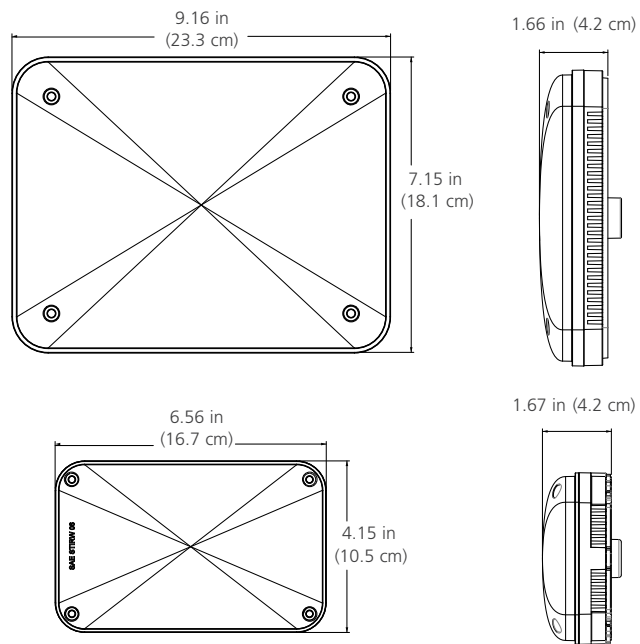

▶ LED Traffic Clearing Light

FEATURES

- Delivers 250+ feet of direct warning light
- Available in 9x7 and 6x4 sizes
- Available with Amber, Blue, Green, Red, and White LEDs
- Available with Amber, Clear, and Red lens
- 6x4 model can be configured as a pair in the Navigator or light bar
- Patented technology
- Five-year warranty

LED TCL Models

LED TCL is available in 6x4 and 9x7 standard models. Models are available in Amber, Blue, Green, Red, and White LEDs. The LED TCL 6x4 is sold in pairs and is available as an option for Federal Signal's Navigator® lightbar.

SPECIFICATIONS

	6 x 4	9 x 7
Current Draw	3.0 A/1.5 A	7.0 A
Input Voltage	12/24 VDC	12 VDC
Operating Temp	-40°C to 80°C	
Physical Specifications		
Height	4.15 in (10.5 cm)	7.15 in (18.1 cm)
Width	6.56 in (16.7 cm)	9.16 in (23.3 cm)
Depth	1.67 in (4.2 cm)	1.66 in (4.2 cm)
Ship Weight		
	3.6 lbs (1.6 kg)	2.0 lbs (0.9 kg)