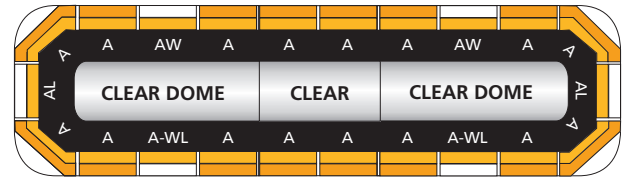

ALGT53D-AMBR1FC	53", Amber, takedowns, alley lights, work lights flat mount, Clear domes	$2,200