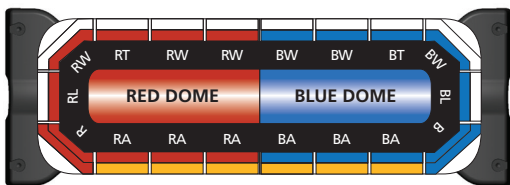

HOW TO ORDER

Allegiant FS Convergence Network Models

Choose from the popular configurations below (2018 List Price US$) or visit www.fedsig.com lightbar configurator to build a custom model.

ALGT45-3658952	45" Red/Blue/White warning, takedowns, alley lights, Amber SignalMaster, low-profile hook, Red/Blue domes, Convergence Network, without interface module	$2,200
ALGT45-3658948	Same as above, with interface module	$2,285

ALGT45-3658958	45" Blue/White warning, takedowns, alley lights, Amber SignalMaster, low-profile hook, Blue domes, Convergence Network, without interface module	$2,200
ALGT45-3658954	Same as above, with interface module	$2,285