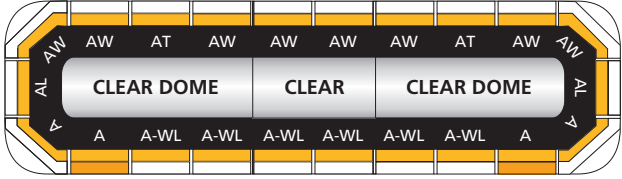

ALGT53-3668697	53", Red/White warning, takedowns, alley lights, front flood, Amber SignalMaster, hook, Clear domes, without interface module	$2,410
ALGT53-3668708	Same as above, with interface module	$2,495

ALGT53Z-AMBR3F6C	53", Amber, front and rear flood, SignalMaster, flat, 6-button controller, Clear domes	$2,688
ALGT53Z-AMBR3H6C	53", Amber, front and rear flood, SignalMaster, hook, 6-button controller, Clear domes	$2,688