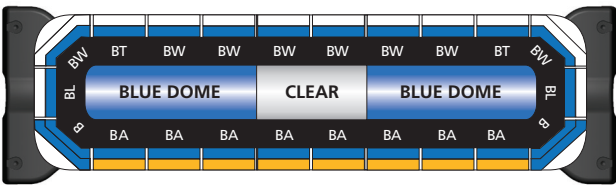

ALGT53-3658953	53" Red/Blue/White warning, takedowns, alley lights, Amber SignalMaster, low-profile hook, Red/Clear/Blue domes, Convergence Network, without interface module	$2,410
ALGT53-3658951	Same as above, with interface module	$2,495

ALGT53-3658959	53", Blue/White warning, takedowns, alley lights, front flood, Amber SignalMaster, hook, Blue/Clear/Blue domes, Convergence Network, without interface module	$2,410
ALGT53-3658957	Same as above, with interface module	$2,495