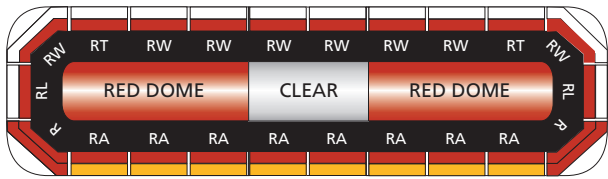

ALGT53-3668697	53", Red/White warning, takedowns, alley lights, front flood, Amber SignalMaster, hook, Clear domes, without interface module	$2,410
ALGT53-3668708	Same as above, with interface module	$2,495

ALGT53Z-AMBR3F6C	53", Amber, front and rear flood, SignalMaster, flat, 6-button controller, Clear domes	$2,688
ALGT53Z-AMBR3H6C	53", Amber, front and rear flood, SignalMaster, hook, 6-button controller, Clear domes	$2,688