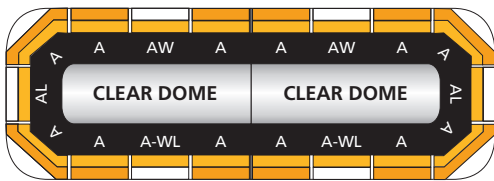

HOW TO ORDER

Allegiant Discrete Models

Choose from the popular configurations below (2018 List Price US$) or visit www.fedsig.com lightbar configurator to build a custom model.

ALGT45D-AMBR1HC	45", Amber, takedowns, alley lights, work lights hook mount, Clear domes	$2,200