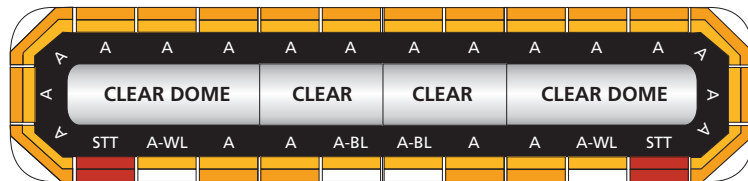

ALGT61D-TOW2FC	61", Amber, S/T/T lights, work lights, bed lights, work lights, flat mount, Clear domes	$2,370
ALGT61D-TOW2FCW	with Weatherpack connector	$2,370

Specifications – Serial & Discrete				
	ALGT45	ALGT53	ALGT61	ALGT70
Voltage	12 VDC			
Current Draw	9 A	11 A	13 A	15 A
Operating Temperature	-40°C to 65°C			
Physical Specifications				
Length	44.5 in (113.0 cm)	52.7 in (133.9 cm)	60.9 in (154.7 cm)	69.1 in (175.5 cm)
Width	11.2 in (28.4 cm)	11.2 in (28.4 cm)	11.2 in (28.4 cm)	11.2 in (28.4 cm)
Height	2.0 in (5.1 cm)	2.0 in (5.1 cm)	2.0 in (5.1 cm)	2.0 in (5.1 cm)
Ship Weight				
With standard mounting	23.0 lbs (10.4 kg)	26.6 lbs (12.1 kg)	30.2 lbs (13.7 kg)	33.8 lbs (15.3 kg)