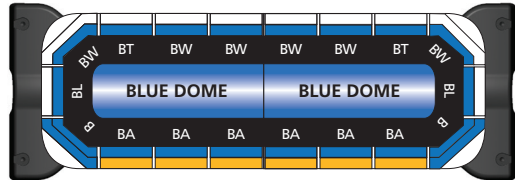

Introducing the Allegiant™ Light Bar

Standing a mere 2-inches tall, the Allegiant light bar is a value priced, dual color warning solution packed with technology and options ideal for Police, Fire, and Work Truck applications.

FEATURES

- Low-profile, dual-color, linear light bar
- Solaris® LED reflector technology
- ROC (Reliable Onboard Circuitry™) technology
- SpectraLux™ multi-color LED technology available in combinations of Amber, Blue, Green, Red and White
- (28) built-in flash patterns
- Available in 45", 53", 61" and 70" lengths
- Mounting options include low-profile hook, standard hook, permanent, flat and heavy-duty flat
- Top domes are available in Amber, Blue, Clear, Gray and Red
- Five-year warranty

APPROVALS

- SAE Class 1 (Amber, Blue, Red, White)
- CAC Title 13 (Amber, Blue, Red)

Features of Allegiant models with FS Convergence Network functionality (serial)

- FS Convergence Network for “plug-n-play” installation and programming
- Built-in SignalMaster function
- Flood lighting
- Cruise mode
- Low-power/dim mode
- Alley and multi-position style alley options available
- Bed light function in select positions available
- S/T/T option available
- Optional auto-dimming sensor (Clear domes only)
- Optional Opticom mounting

HOW TO ORDER

Allegiant FS Convergence Network Models

Choose from the popular configurations below (2018 List Price US\$) or visit www.fedsig.com lightbar configurator to build a custom model.

ALGT45-3658952	45" Red/Blue/White warning, takedowns, alley lights, Amber SignalMaster, low-profile hook, Red/Blue domes, Convergence Network, without interface module	\$2,200
ALGT45-3658948	Same as above, with interface module	\$2,285