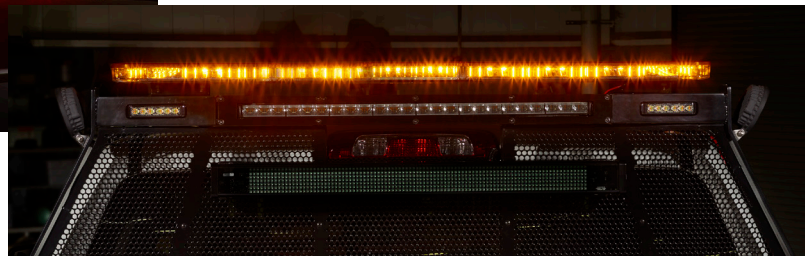

Introducing the Allegiant™ Light Bar

Standing a mere 2-inches tall, the Allegiant light bar is a value priced, dual color warning solution packed with technology and options ideal for Police, Fire, and Work Truck applications.

For Work Trucks, the Allegiant features the new bed light option. The bed light, exclusively from Federal Signal, is an option that shines a steady work light down from the light bar onto the bed of the truck for added visibility for operators.

FEATURES

- Low-profile, dual-color, linear light bar
- Solaris® LED reflector technology
- ROC (Reliable Onboard Circuitry™) technology
- SpectraLux™ multi-color LED technology available in combinations of Amber, Blue, Green, Red and White
- (28) built-in flash patterns
- Available in 45", 53", 61" and 70" lengths
- Mounting options include low-profile hook, standard hook, permanent, flat and heavy-duty flat
- Top domes are available in Amber, Blue, Clear, Gray and Red
- Five-year warranty

APPROVALS

- SAE Class 1 (Amber, Blue, Red, White)
- CAC Title 13 (Amber, Blue, Red)

Features of Allegiant models with FS Convergence Network functionality (serial)

- FS Convergence Network for “plug-n-play” installation and programming
- Built-in SignalMaster function
- Flood lighting
- Cruise mode
- Low-power/dim mode
- Alley and multi-position style alley options available
- Bed light function in select positions available
- S/T/T option available
- Optional auto-dimming sensor (Clear domes only)
- Optional Opticom mounting