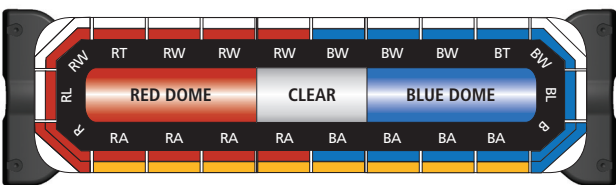

Introducing the Allegiant™ Light Bar

Standing a mere 2-inches tall, the Allegiant light bar is a value priced, dual color warning solution packed with technology and options ideal for Police, Fire, and Work Truck applications.

FEATURES

- Low-profile, dual-color, linear light bar
- Solaris® LED reflector technology
- ROC (Reliable Onboard Circuitry™) technology
- SpectraLux™ multi-color LED technology available in combinations of Amber, Blue, Green, Red and White
- (28) built-in flash patterns
- Available in 45", 53", 61" and 70" lengths
- Mounting options include low-profile hook, standard hook, permanent, flat and heavy-duty flat
- Top domes are available in Amber, Blue, Clear, Gray and Red
- Five-year warranty

HOW TO ORDER

Allegiant FS Convergence Network Models

Choose from the popular configurations below (2018 List Price US\$) or visit www.fedsig.com lightbar configurator to build a custom model.

ALGT45-3658952	45" Red/Blue/White warning, takedowns, alley lights, Amber SignalMaster, low-profile hook, Red/Blue domes, Convergence Network, without interface module	\$2,200
ALGT45-3658948	Same as above, with interface module	\$2,285

ALGT45-3658958	45" Blue/White warning, takedowns, alley lights, Amber SignalMaster, low-profile hook, Blue domes, Convergence Network, without interface module	\$2,200
ALGT45-3658954	Same as above, with interface module	\$2,285