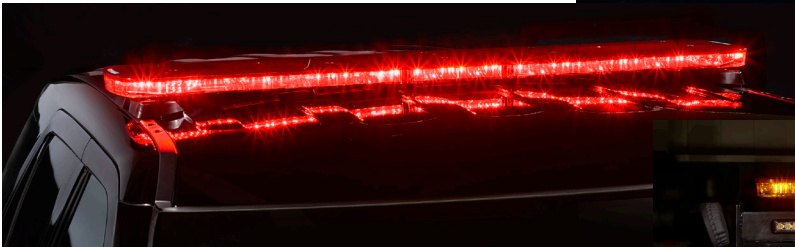

Introducing the Allegiant™ Light Bar

Standing a mere 2-inches tall, the Allegiant light bar is a value priced, dual color warning solution packed with technology and options ideal for Police, Fire, and Work Truck applications.

For Work Trucks, the Allegiant features the new bed light option. The bed light, exclusively from Federal Signal, is an option that shines a steady work light down from the light bar onto the bed of the truck for added visibility for operators.

FEATURES

- Low-profile, dual-color, linear light bar
- Solaris® LED reflector technology
- ROC (Reliable Onboard Circuitry™) technology
- SpectraLux™ multi-color LED technology available in combinations of Amber, Blue, Green, Red and White
- (28) built-in flash patterns
- Available in 45", 53", 61" and 70" lengths
- Mounting options include low-profile hook, standard hook, permanent, flat and heavy-duty flat
- Top domes are available in Amber, Blue, Clear, Gray and Red
- Five-year warranty

APPROVALS

- SAE Class 1 (Amber, Blue, Red, White)
- CAC Title 13 (Amber, Blue, Red)

Features of Allegiant models with FS Convergence Network functionality (serial)

- FS Convergence Network for “plug-n-play” installation and programming
- Built-in SignalMaster function
- Flood lighting
- Cruise mode
- Low-power/dim mode
- Alley and multi-position style alley options available
- Bed light function in select positions available
- S/T/T option available
- Optional auto-dimming sensor (Clear domes only)
- Optional Opticom mounting