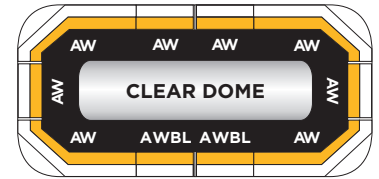

MU810 | 4-16-2020

Introducing the new 21" Allegiant™ Mini-Light Bar

The all new Federal Signal 21" Allegiant™ light bar is built for work zone safety. This low-profile dual color mini-light bar features the exclusive bed light option which shines a steady work light down from the light bar onto the bed of the truck for superior visibility. Meeting SAE Class 1 and CAC Title 13 standards, the 21" Allegiant is ideal for a variety of applications including work trucks and fire apparatuses.

Discrete Models		2020 Price List US\$
ALGT21D-AMBRP	21-inch, Amber, low-profile permanent mount, Clear domes	\$725.00
ALGT21D-AMBRF	21-inch, Amber, flat mount, Clear domes	\$725.00
ALGT21D-AMBR3BF	21-inch, Amber/White, work lights, bed lights, flat mount, Clear domes	\$845.00
Serial Models		2020 Price List US\$
ALGT21Z-AMBR3BP6	21-inch, Amber/White, work lights, bed lights, low-profile permanent mount, Clear domes, 6-button controller	\$1,143.00

ALGT21D-AMBRP
21-inch, Amber, low-profile permanent mount, Clear domes

ALGT21D-AMBR3BF
21-inch, Amber/White, work lights, bed lights, flat mount, Clear domes

ALGT21Z-AMBR3BP6
21-inch, Amber/White, work lights, bed lights, permanent mount, 6-button controller, Clear domes