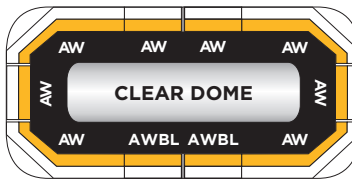

MU810 | 4-16-2020

Introducing the new 21" Allegiant™ Mini-Light Bar

The all new Federal Signal 21" Allegiant™ light bar is built for work zone safety. This low-profile dual color mini-light bar features the exclusive bed light option which shines a steady work light down from the light bar onto the bed of the truck for superior visibility. Meeting SAE Class 1 and CAC Title 13 standards, the 21" Allegiant is ideal for a variety of applications including work trucks and fire apparatuses.

Discrete Models		2020 Price List US\$
ALGT21D-AMBRP	21-inch, Amber, low-profile permanent mount, Clear domes	\$725.00
ALGT21D-AMBRF	21-inch, Amber, flat mount, Clear domes	\$725.00
ALGT21D-AMBR3BF	21-inch, Amber/White, work lights, bed lights, flat mount, Clear domes	\$845.00
Serial Models		2020 Price List US\$
ALGT21Z-AMBR3BP6	21-inch, Amber/White, work lights, bed lights, low-profile permanent mount, Clear domes, 6-button controller	\$1,143.00

ALGT21D-AMBRP
21-inch, Amber, low-profile permanent mount, Clear domes

ALGT21D-AMBR3BF
21-inch, Amber/White, work lights, bed lights, flat mount, Clear domes

ALGT21Z-AMBR3BP6
21-inch, Amber/White, work lights, bed lights, permanent mount, 6-button controller, Clear domes