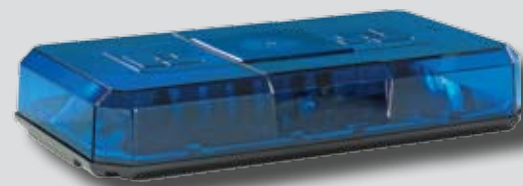

Included in the featured lighting products are two revolutionary lighting technologies. The ROC (Reliable Onboard Circuitry) is manufactured to eliminate up to 85% of connection failure points found in a lighting assembly. The high efficiency Solaris LED reflector design creates a bright and intense off-axis light output.

Federal Signal has combined leading LED lighting products with durable sirens and speakers into three easy to order Marine application packages.

> **Premium Package**

- 36" Arjent Lightbar
- PA640
- AS124
- (4) 3600 Lights

> **Deluxe Package**

- HighLighter LED
- PA640
- AS124
- (4) 3600 lights

> **Value Package**

- HighLighter LED
- PA300
- AS124

Federal Signal Marine Products

HighLighter™ LED

- Engineered with ROC (Reliable Onboard Circuitry™) technology to reduce potential failure points found in a typical lightbar
- Solaris® LED reflector design maximizes warning signals at 360-degrees, eliminating dark spots
- Solid or Split color models
- 'Magnet Select.™' for easy flash pattern selection, up to 24 patterns

Arjent. S2 - 36"

- Innovative elliptical design utilizing ROC (Reliable Onboard Circuitry) and Solaris LED reflector technologies
- RS485 bus connection simplifies installation
- LED lights are available in Blue, Red and White
- Top Dome cover is available in Solid Red, Solid Blue or Split Red/Blue