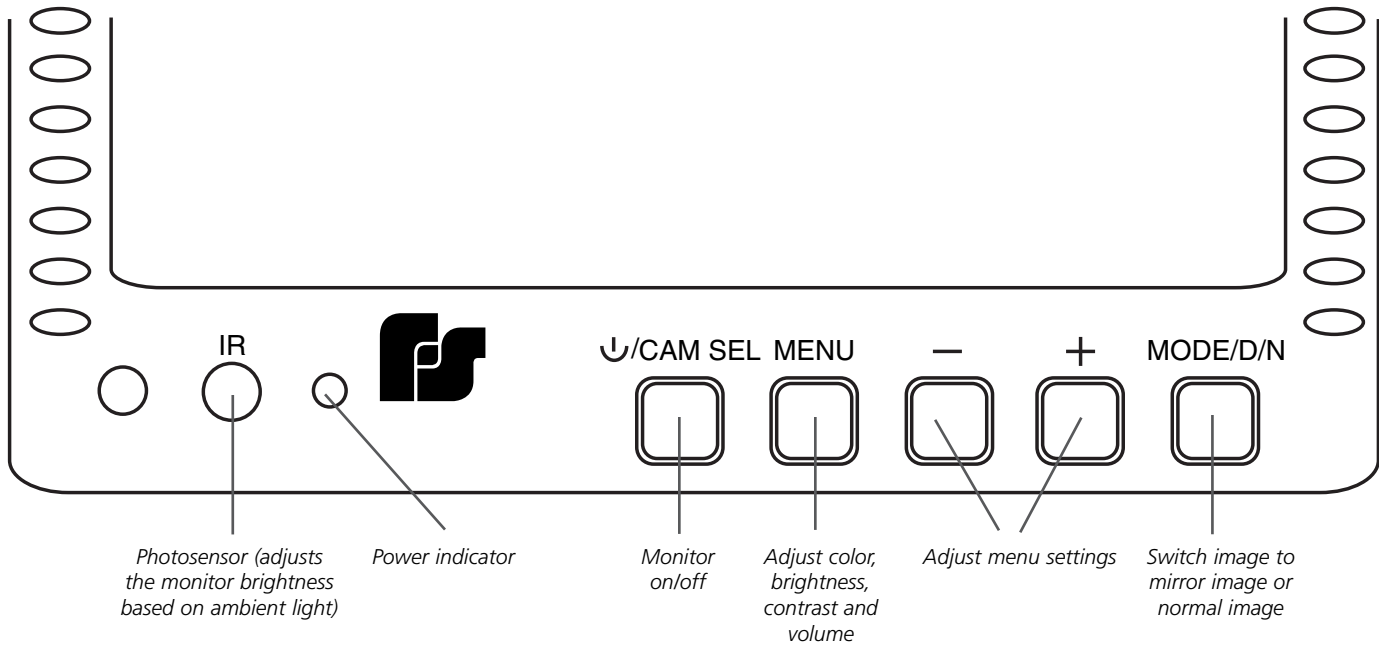

Operating the Monitor

FEDERAL SIGNAL

2645 Federal Signal Drive, University Park, IL 60484-0975
Tel.: (800) 264-3578 • Fax: (800) 682-8022
www.fedsig.com