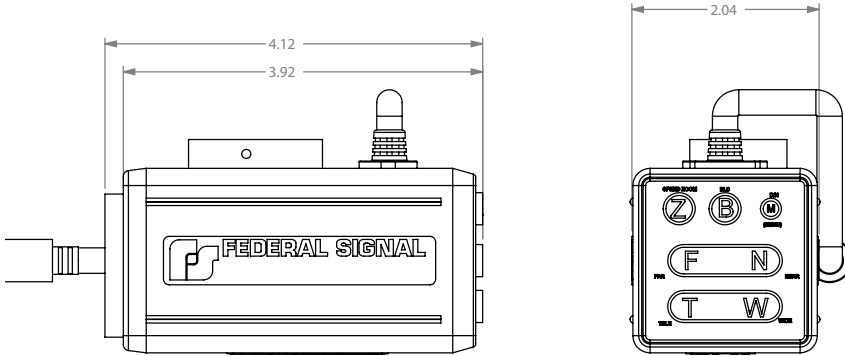

How to Order

Model Number	Description
DTX-FC	Front camera and windshield mounting kit
Optional Mount	
DTX-CSM	Suction-cup mount kit

Specifications

Image sensor	1/4-type EXview HAD CCD (PS)
Effective number of pixels	NTSC: 380,000 pixels PAL: 440,000 pixels
Lens	12x optical zoom lens f=3.7 mm (wide) to 44.4 mm (tele), F1.6 to F2.5
Digital zoom	12x (144x with optical zoom)
Horizontal resolution	550 TV lines
Angle of view (H)	53.6° (wide end) to 4.6° (tele end)
Minimum working distance	10 mm* (wide) ~ 800 mm (tele) *Default: 290 mm
Sync system	Internal / External (V-lock)
Minimum illumination	Approx. 1.0 lx (F1.6, 50 IRE) *Tentative
S/N ratio	More than 50 dB
Video output - Analog	VBS: 1.0 Vp-p (sync negative)
Video output - Digital	Y/Cb/Cr 4:2:2 (comparable to ITU-R BT656) (via LVDS)
Camera control interface	VISCA protocol (CMOS 5 V) 9.6 Kbps, 19.2 Kbps, 38.4 Kbps Stop bit, 1 bit
Electronic shutter	1/1 to 1/10,000 s, total 22 steps
White balance	Auto, ATW, Indoor, Outdoor, Outdoor Auto, Sodium Vapor Lamp (Fix/Auto), One-push, Manual
Gain	Auto/Manual/Max. Gain Limit (-3 to +28 dB, +2 dB step/total 16 steps)
AE control	Auto, Manual, Priority mode (shutter priority & iris priority), bright

DTX In-Car Video - Digital Video Recorder continued

Focusing system	Auto (Sensitivity: normal, low), One-push AF, Manual, Infinity, Interval AF, Zoom Trigger AF, Focus Compensation in ICR On
Storage temperature	-20° ~ 60°
Operating temperature	-5° ~ 60°
Power requirements	6.0 V ~ 12.0 V DC
Power consumption	3.7 W (motors active) / 2.3 W (motors inactive)
Shipping Weight	0.85 lbs (0.39 kg)
Physical Dimensions	
W x D	2.04 in (5.2 cm) x 4.12 in (10.5 cm)

DTX-CSM - Windshield Suction-cup mount kit

CAMERA DIMENSIONS

Z	Speed Zoom
BLC	Back-light Compensation
M	Menu Operation
F	Focus Far
N	Focus Near
TELE	Tele Zoom
Wide	Wide Zoom

Windshield Mount