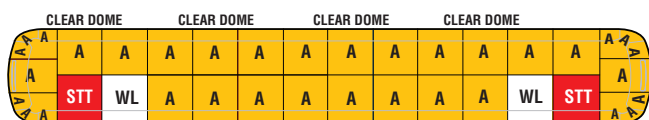

Additional features:

- LEDs offered in Amber, Blue, Green, Red and White
- Dome colors are offered in Amber, Blue, Clear and Red
- LED S/T/T (stop/turn/tail) available
- LED or halogen takedowns lights are available
- Optional built-in SignalMaster directional warning
- Five-year LED warranty
- Configure your custom 70" Legend today on Federal Signal's on-line configurator at www.fedsig.com or choose from the selection of popular pre-configured models below.

Model	Description	List Price
	70" Model - Flat mount and 6-button controller included	
LGD70-00001	Clear/Clear/Clear/Clear/Clear, (2) LED S/T/T lights, (2) halogen work lights, (4) Amber corner LED reflectors, (8) Amber 5" LED reflectors, (12) Amber 4" LED reflectors, (2) Amber 2" LED reflectors	$3,171.75
	70" Model - Flat mount and 6-button wireless controller included	
LGD70-00009	Clear/Clear/Clear/Clear/Clear, (12) Amber 5" LED reflectors, (12) Amber 4" LED reflectors, (2) Amber 2" LED reflectors	$3,971.75

LGD70-00001