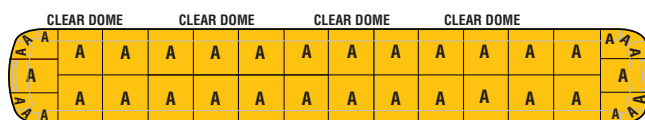

LGD70-00009