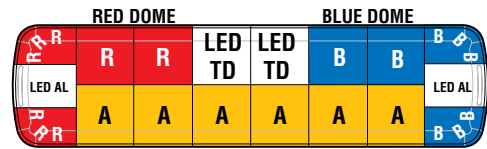

LPX45-00010