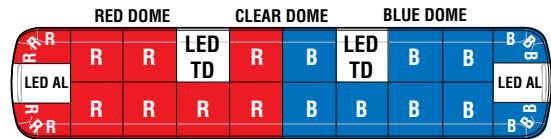

\*Amperage per pair, with flashing takedown and alley lights.

\*\* Amperage in steady burn mode.

LPX45-00009

LPX45-00010

LPX53-00018

LPX53-00019

LPX45-00019

LPX45-00020