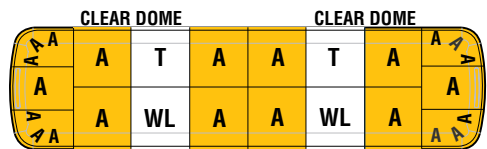

\*Amperage per pair, with flashing takedown and alley lights.

\*\* Amperage in steady burn mode.

LPX45-00009

LPX45-00010

LPX53-00018

LPX53-00019

LPX45-00019

LPX45-00020