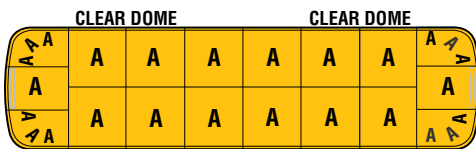

\*Amperage per pair, with flashing takedown and alley lights.

\*\* Amperage in steady burn mode.

LPX45-00009

LPX45-00010

LPX53-00018

LPX53-00019

LPX45-00019

LPX45-00020