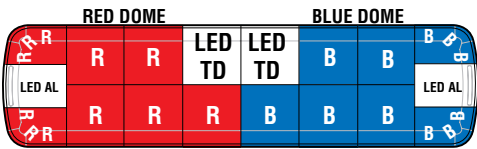

LPX45-00010 Red/Blue, (2) LED alley lights, (2) LED takedowns, (2) Red corner LED reflectors, (2) Red LED reflectors, (2) Blue corner LED reflectors, (2) Blue LED reflectors, (6) Amber LED reflectors, interface module, Black hook mount

LPX45-00019 Amber, (18) Amber LED reflectors, 6-button controller, flat mount

LPX45-00020 Amber, (14) Amber LED reflectors, (2) LED takedowns, 6-button controller, flat mount

LPX53-00018 Red/Blue, (2) LED alley lights, (2) LED takedowns, (2) Red corner LED reflectors, (3) Red LED reflectors, (2) Blue corner LED reflectors, (3) Blue LED reflectors, (8) Amber LED reflectors, interface module, Black hook mount

LPX53-00019 Red/Blue, (2) LED alley lights, (2) LED takedowns, (2) Red corner LED reflectors, (7) Red LED reflectors, (2) Blue corner LED reflectors, (7) Blue LED reflectors, interface module, Black hook mount

	45"	53"	61"
Specifications			
Voltage	12.8 VDC for all models		
Current Draw — Per Lighting Options (All three lengths)			
LED Takedown Light	1.0 A**		
Alley Light	2.7 A*		
Solaris LED - Main Lightbar	1.0 A**		
Physical Specifications			
Length	44.5 in (113.0 cm)	52.7 in (133.9 cm)	60.9 in (154.7 cm)
Width	11.2 in (28.4 cm)	11.2 in (28.4 cm)	11.2 in (28.4 cm)
Height	2.5 in (6.4 cm)	2.5 in (6.4 cm)	2.5 in (6.4 cm)
Shipping Weight			
	20.4 lb (9.2 kg)	24.2 lb (10.9 kg)	28.0 lb (12.6 kg)

*Amperage per pair, with flashing takedown and alley lights.

** Amperage in steady burn mode.

LPX45-00009