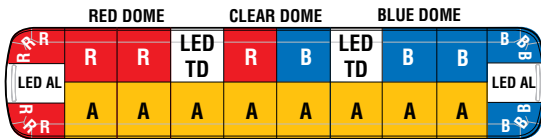

\*Amperage per pair, with flashing takedown and alley lights.

\*\* Amperage in steady burn mode.

LPX45-00009

LPX45-00010

LPX53-00018

LPX53-00019

LPX45-00019

LPX45-00020