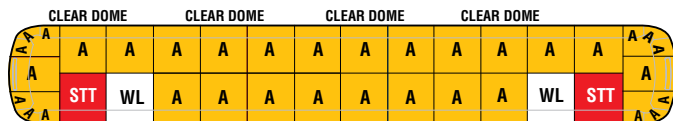

LDG70-00001

2645 Federal Signal Drive, University Park, IL 60484-0975
Tel.: (800) 264-3578 • Fax: (800) 682-8022
www.fedsig.com

Legend, Solaris, Reliable Onboard Circuitry and SignalMaster are trademarks of Federal Signal Corporation.