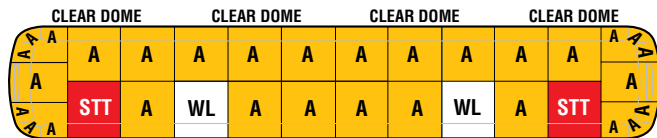

LGD61-00003