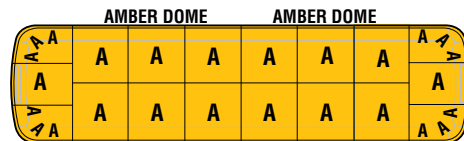

61" Models - Traditional cable with Magnet Select feature

70" - Flat mount and 6-button controller included

LGD70-00001 Clear/Clear/Clear/Clear/Clear, (2) LED S/T/T lights, (2) halogen work lights, (4) Amber corner LED reflectors, (8) Amber 5" LED reflectors, (12) Amber 4" LED reflectors, (2) Amber 2" LED reflectors

Warning Light Specifications				
Lighting Options	Current Draw	Lamp/Technology	Watts	Reflector Style
LED Takedown Light	1.0A**	Six Gen III high brightness LEDs	—	Offset, compound-curve, polished spot beam reflector
Halogen Takedown Light	3.9 A*	Bi-pin halogen	50	Polished
Alley Light	2.7 A*	Bi-pin halogen	35	Faceted
Solaris LED-Main Lightbar	1.0 A**	Six Gen III high brightness LEDs	—	Offset, compound-curve polished reflector

* Amperage per pair, with flashing takedown and alley lights.
** Amperage in steady burn mode.

	LGD24	LGD45	LDG53	LDG61	LDG70
Specifications					
Operating Voltage	12.8 VDC				
Operating Temp	-30°C to +65°C				
Ship Weight					
	16.6 lbs (7.5 kg)*	20.4 lbs (9.3 kg)*	24.2 lbs (11.0 kg)*	28.0 lbs (12.7 kg)*	31.8 lbs (14.4 kg)*
Physical Specifications					
Length	24.25 in (61.6 cm)	44.5 in (113.0 cm)	52.7 in (133.9 cm)	60.9 in (154.7 cm)	69.1 in (175.5 cm)
Diameter	11.2 in (28.4 cm)				
Height	2.5 in (6.4 cm)				
* Standard foot included					

LGD45-00845