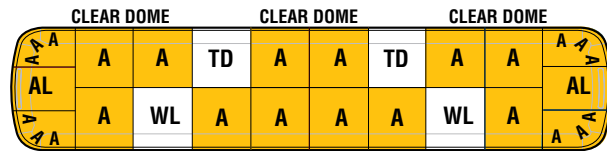

LGDSC53-00003