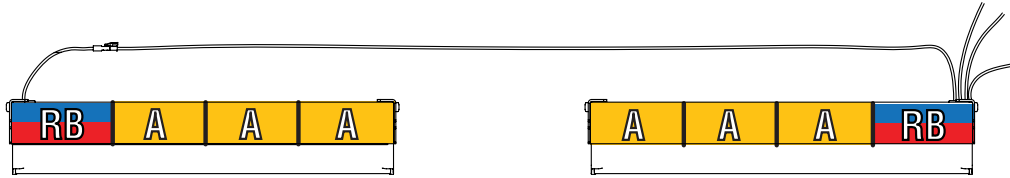

CNSM2X4R-3467975 (with interface module)
CNSM2X4R-3452898 (without interface module)